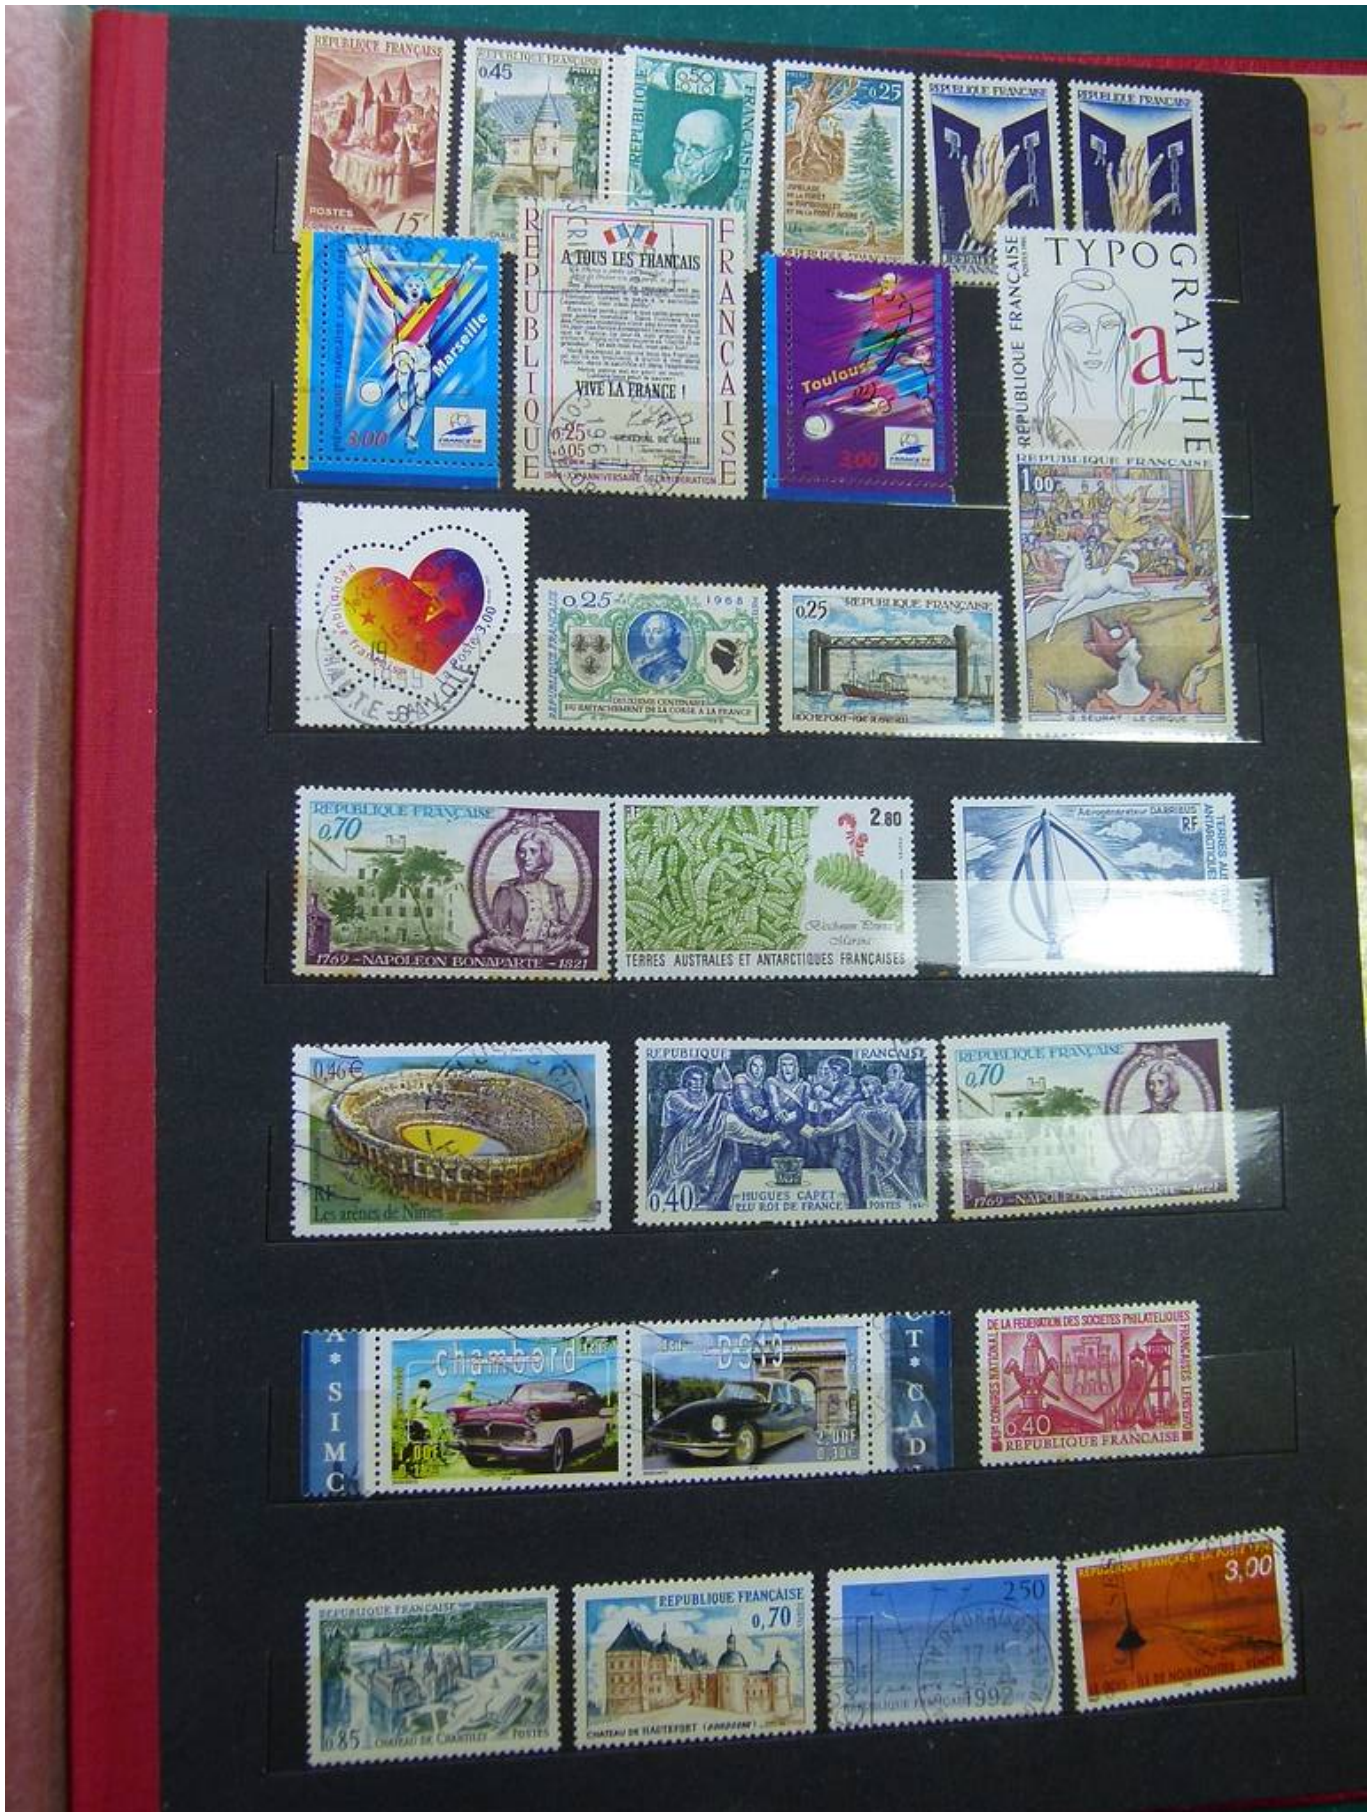

Foto nr.: 24