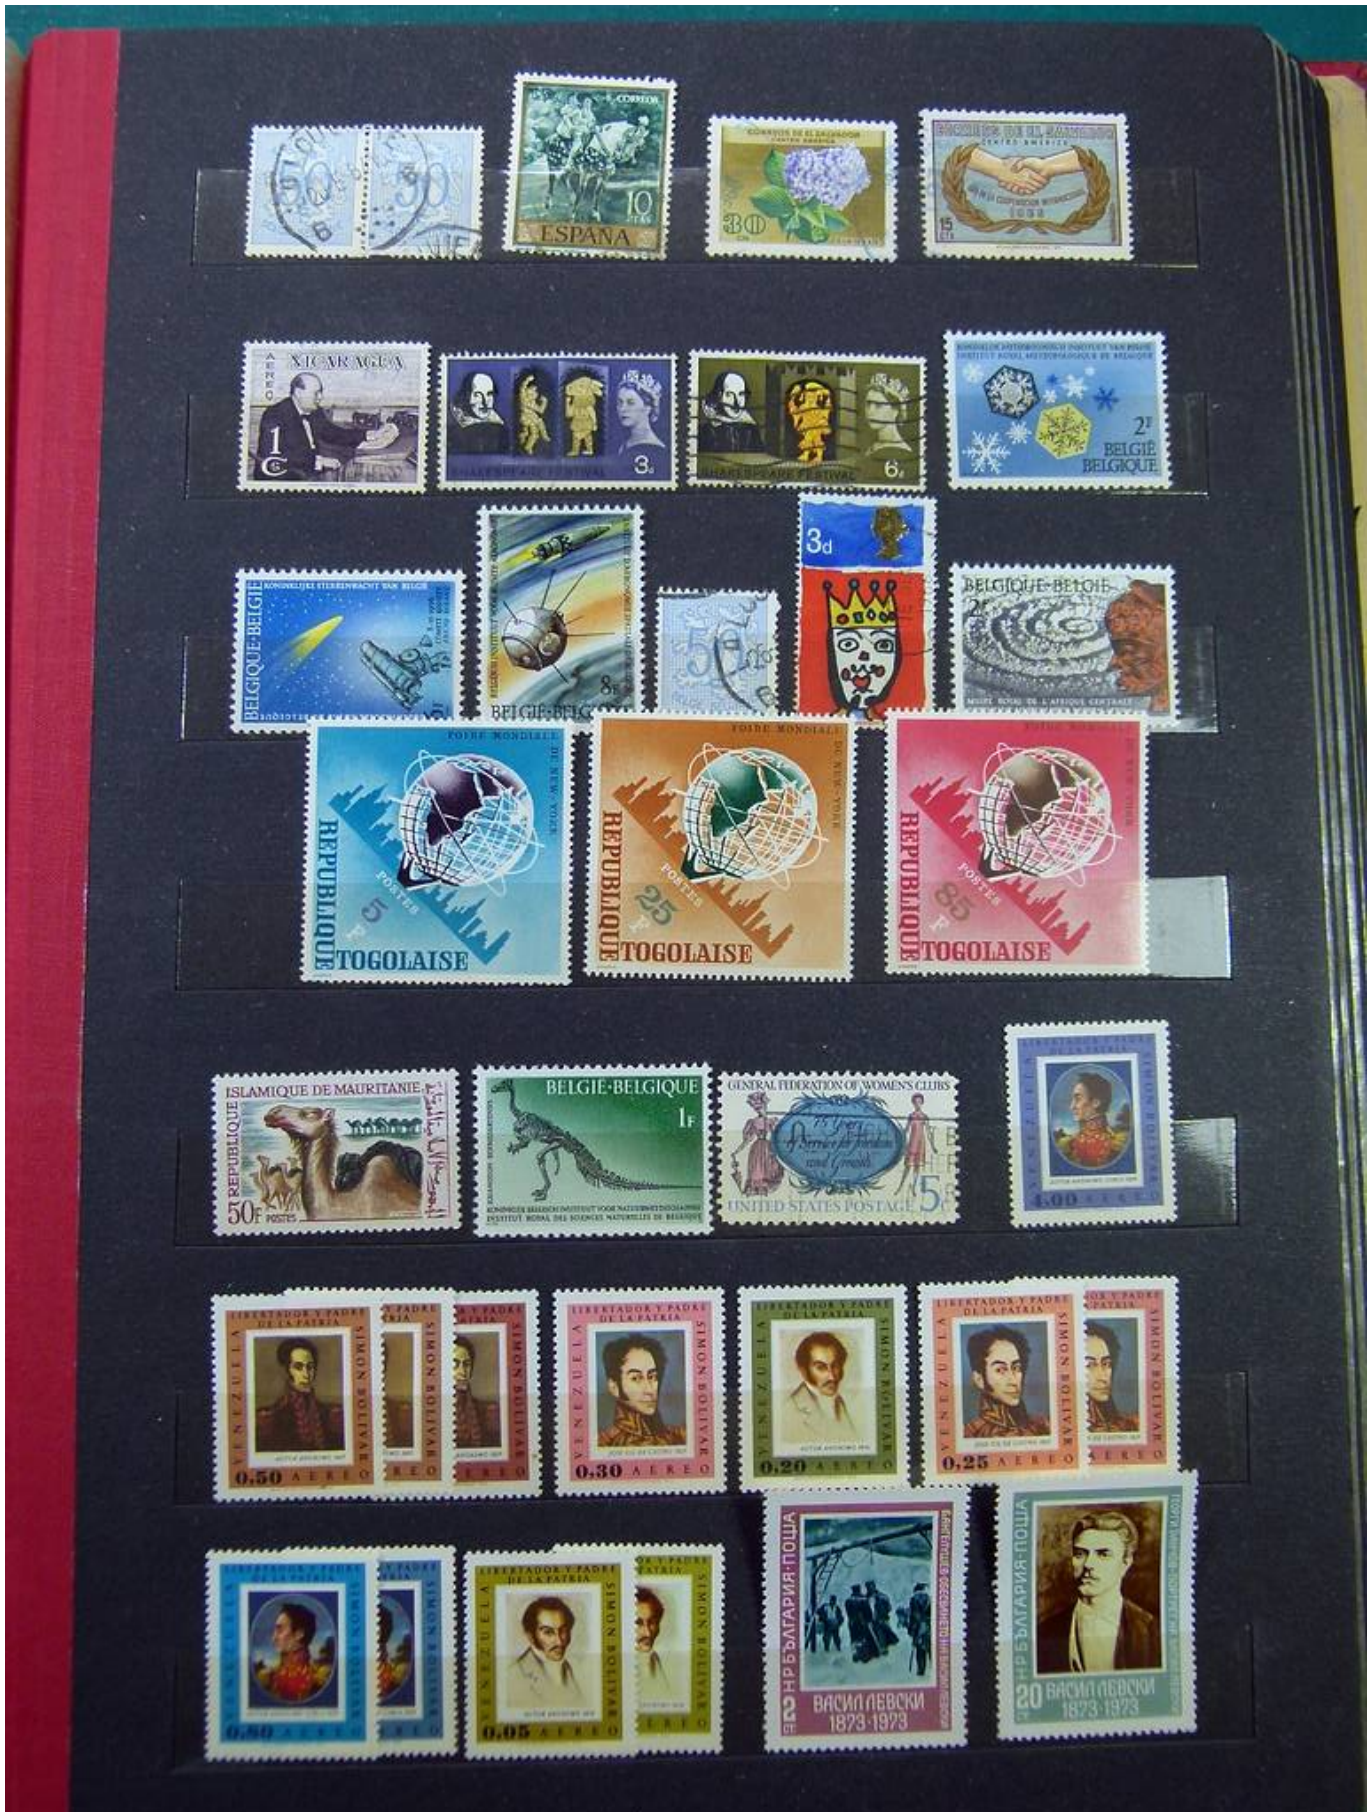

Seven Stamps Philately - Stamp lots and collections

SEVEN STAMPS

YOUR COLLECTION. OUR PASSION.

Foto nr.: 12