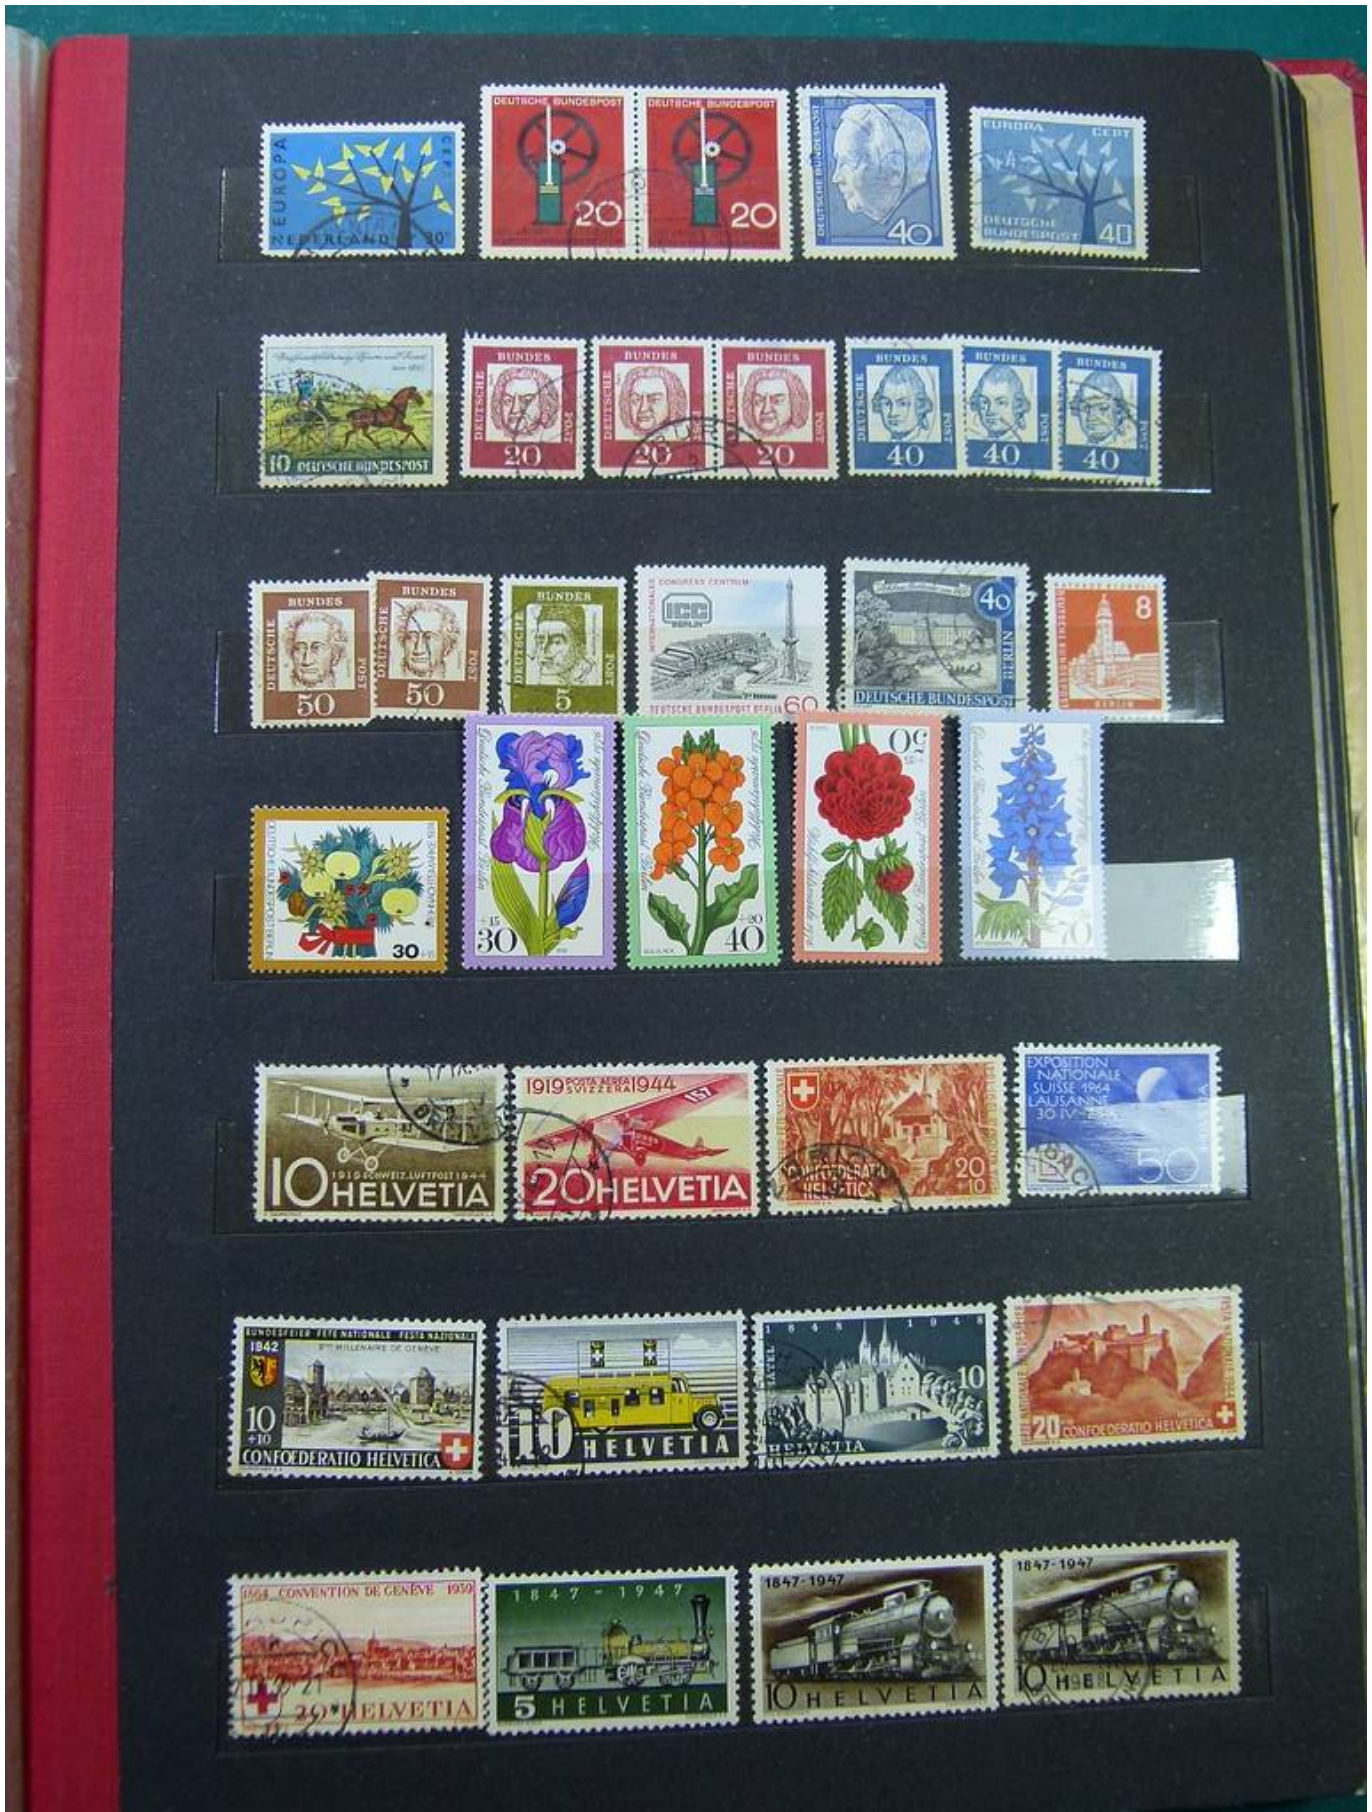

Foto nr.: 18