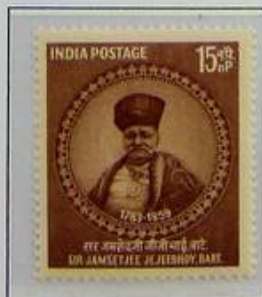

Sir Jamsetjee Jejeebhoy 1959

Exhibition Gate 1958