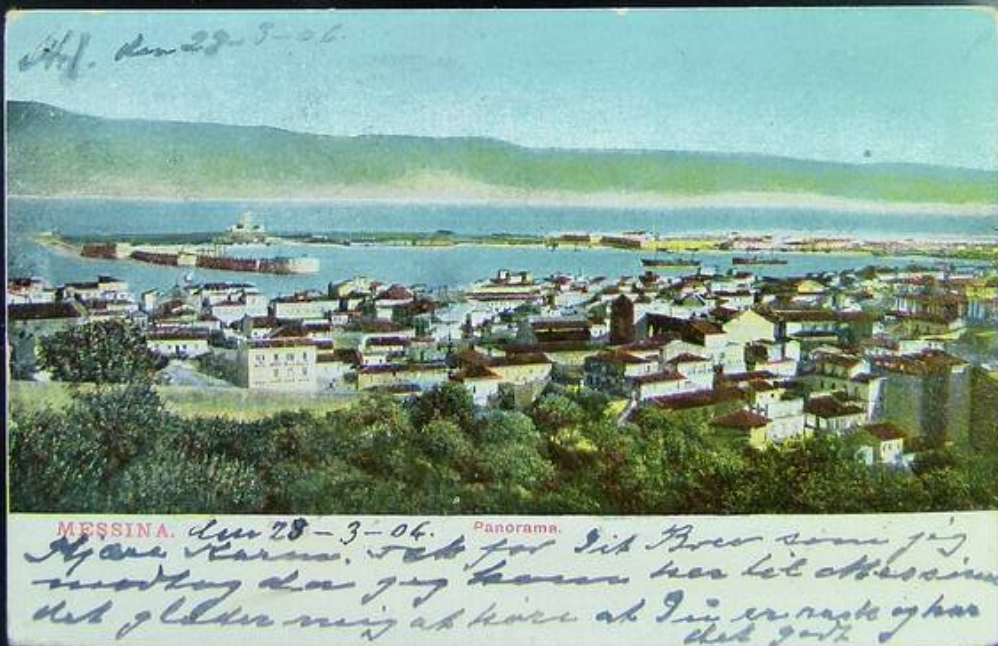

Foto nr.: 13