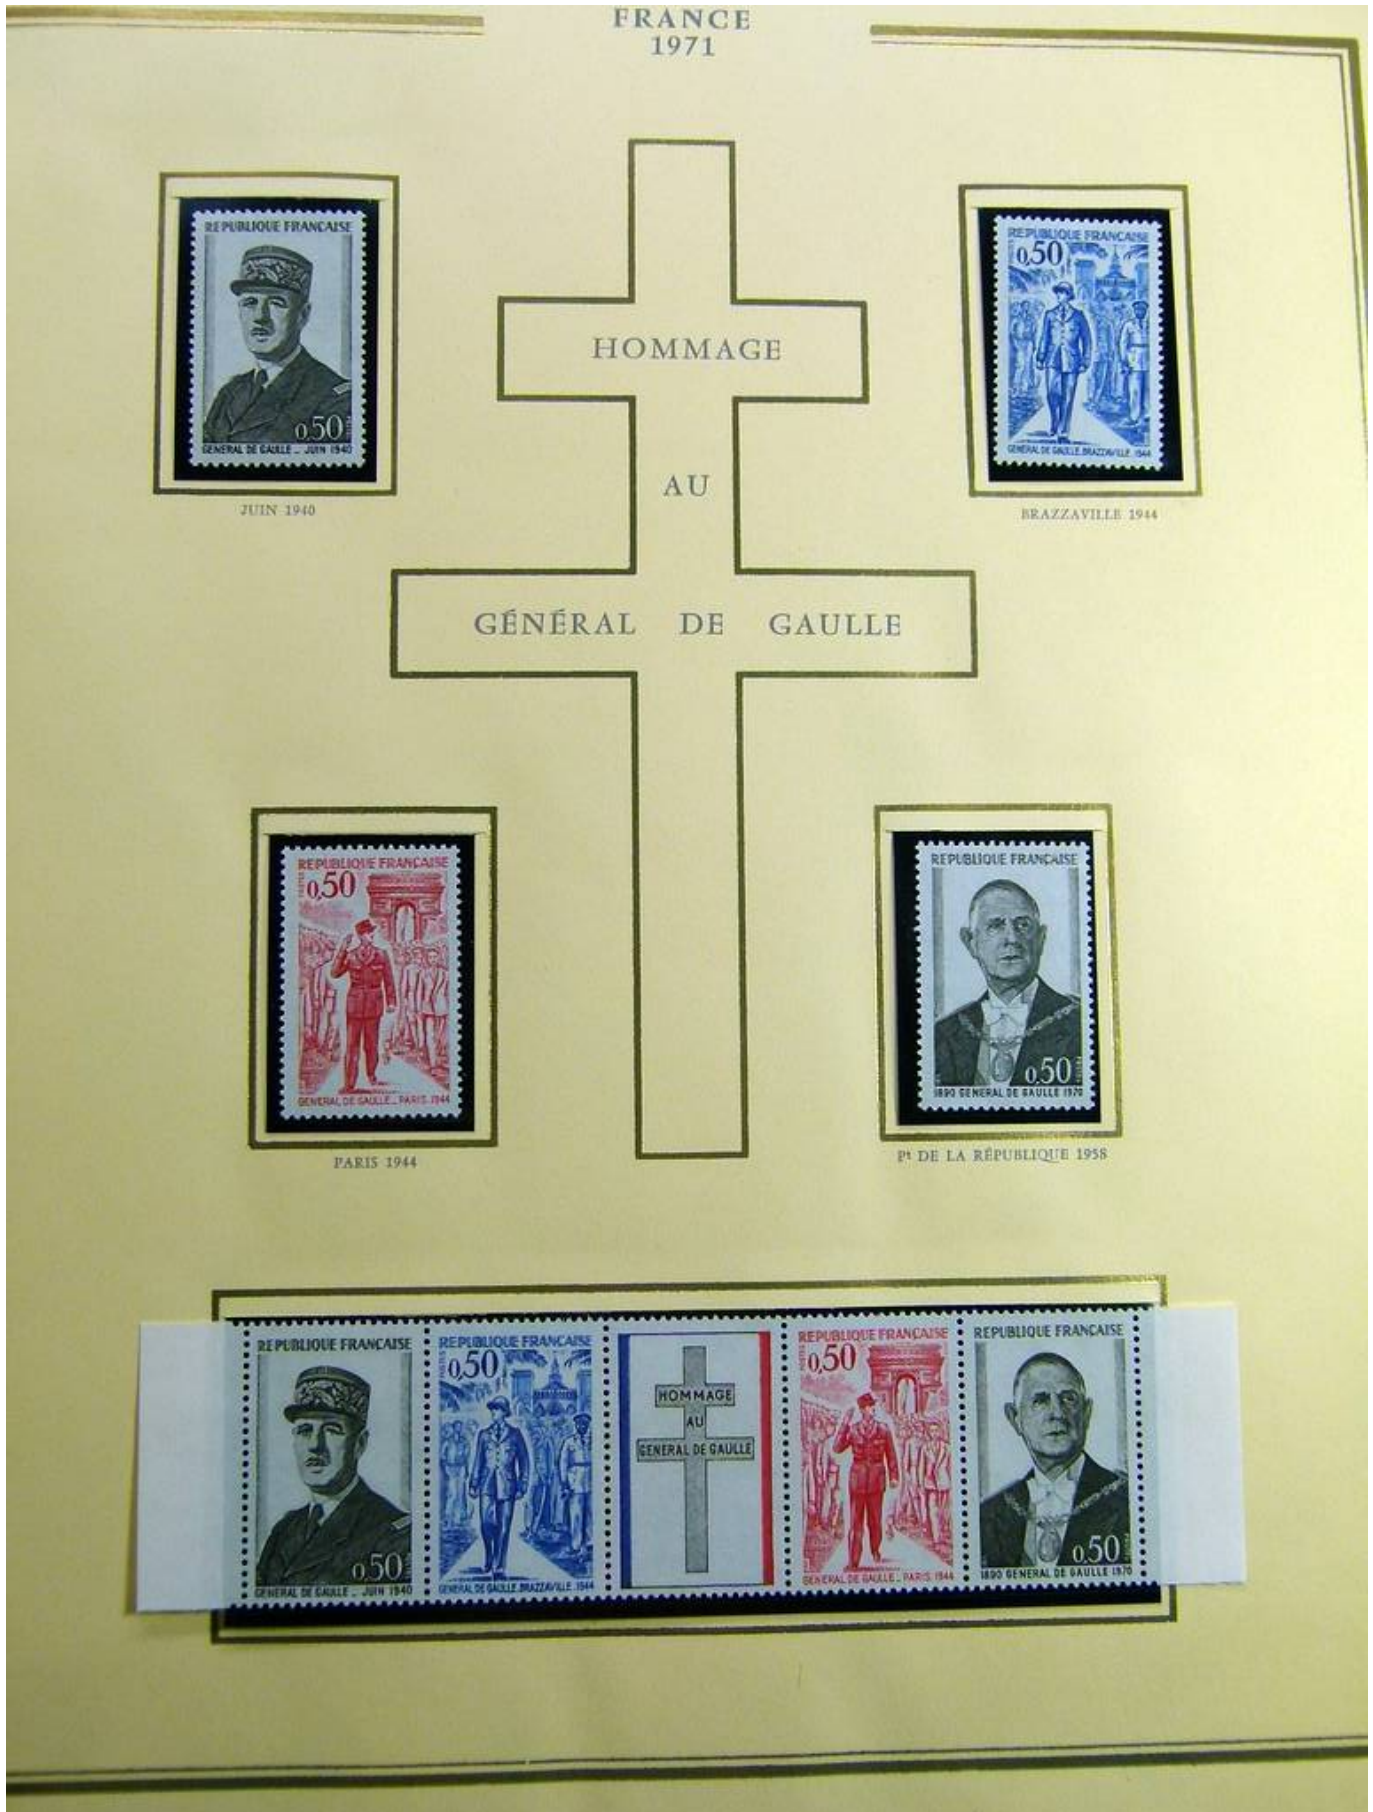

Foto nr.: 54