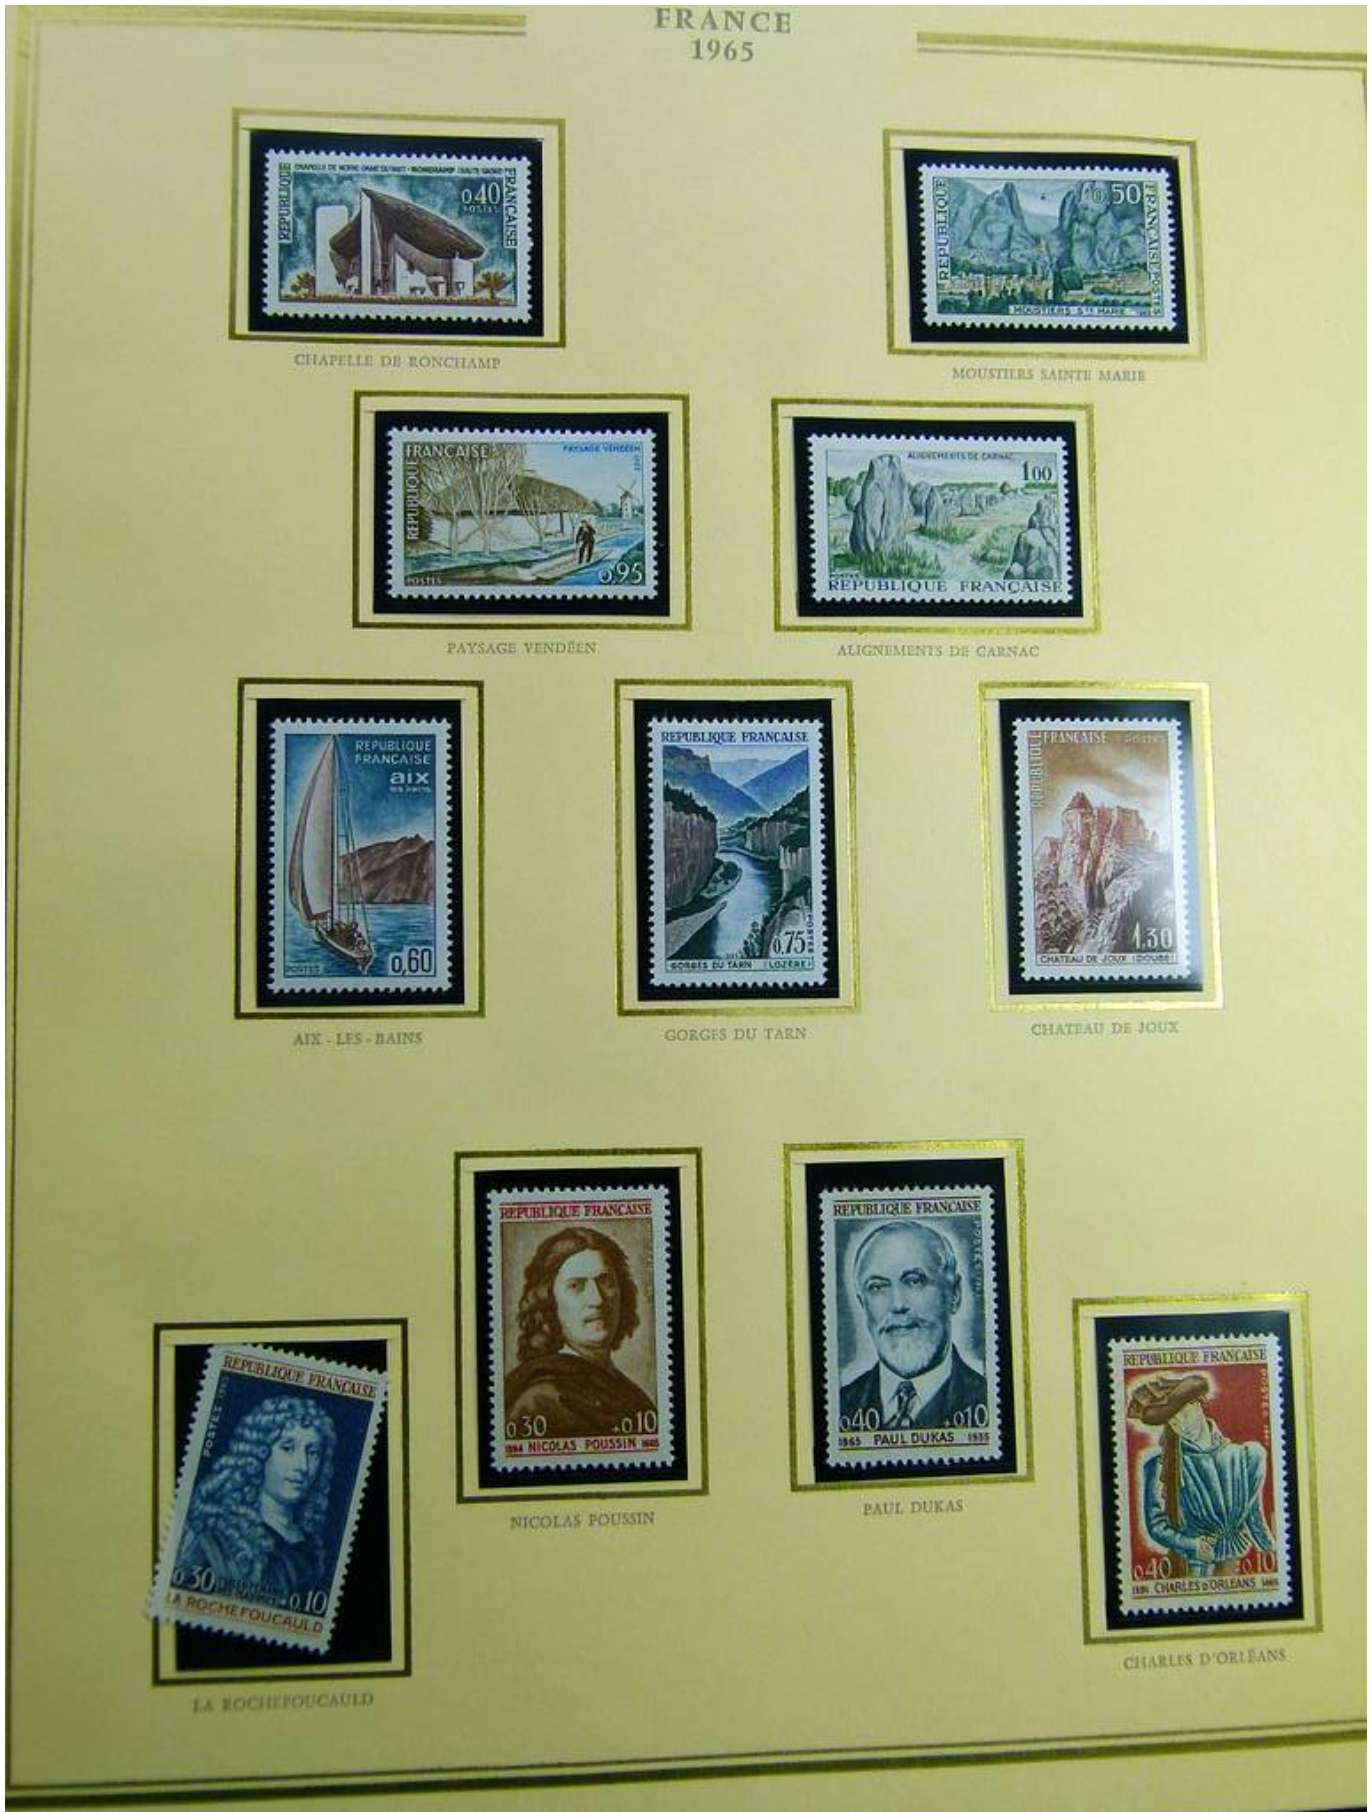

Foto nr.: 29