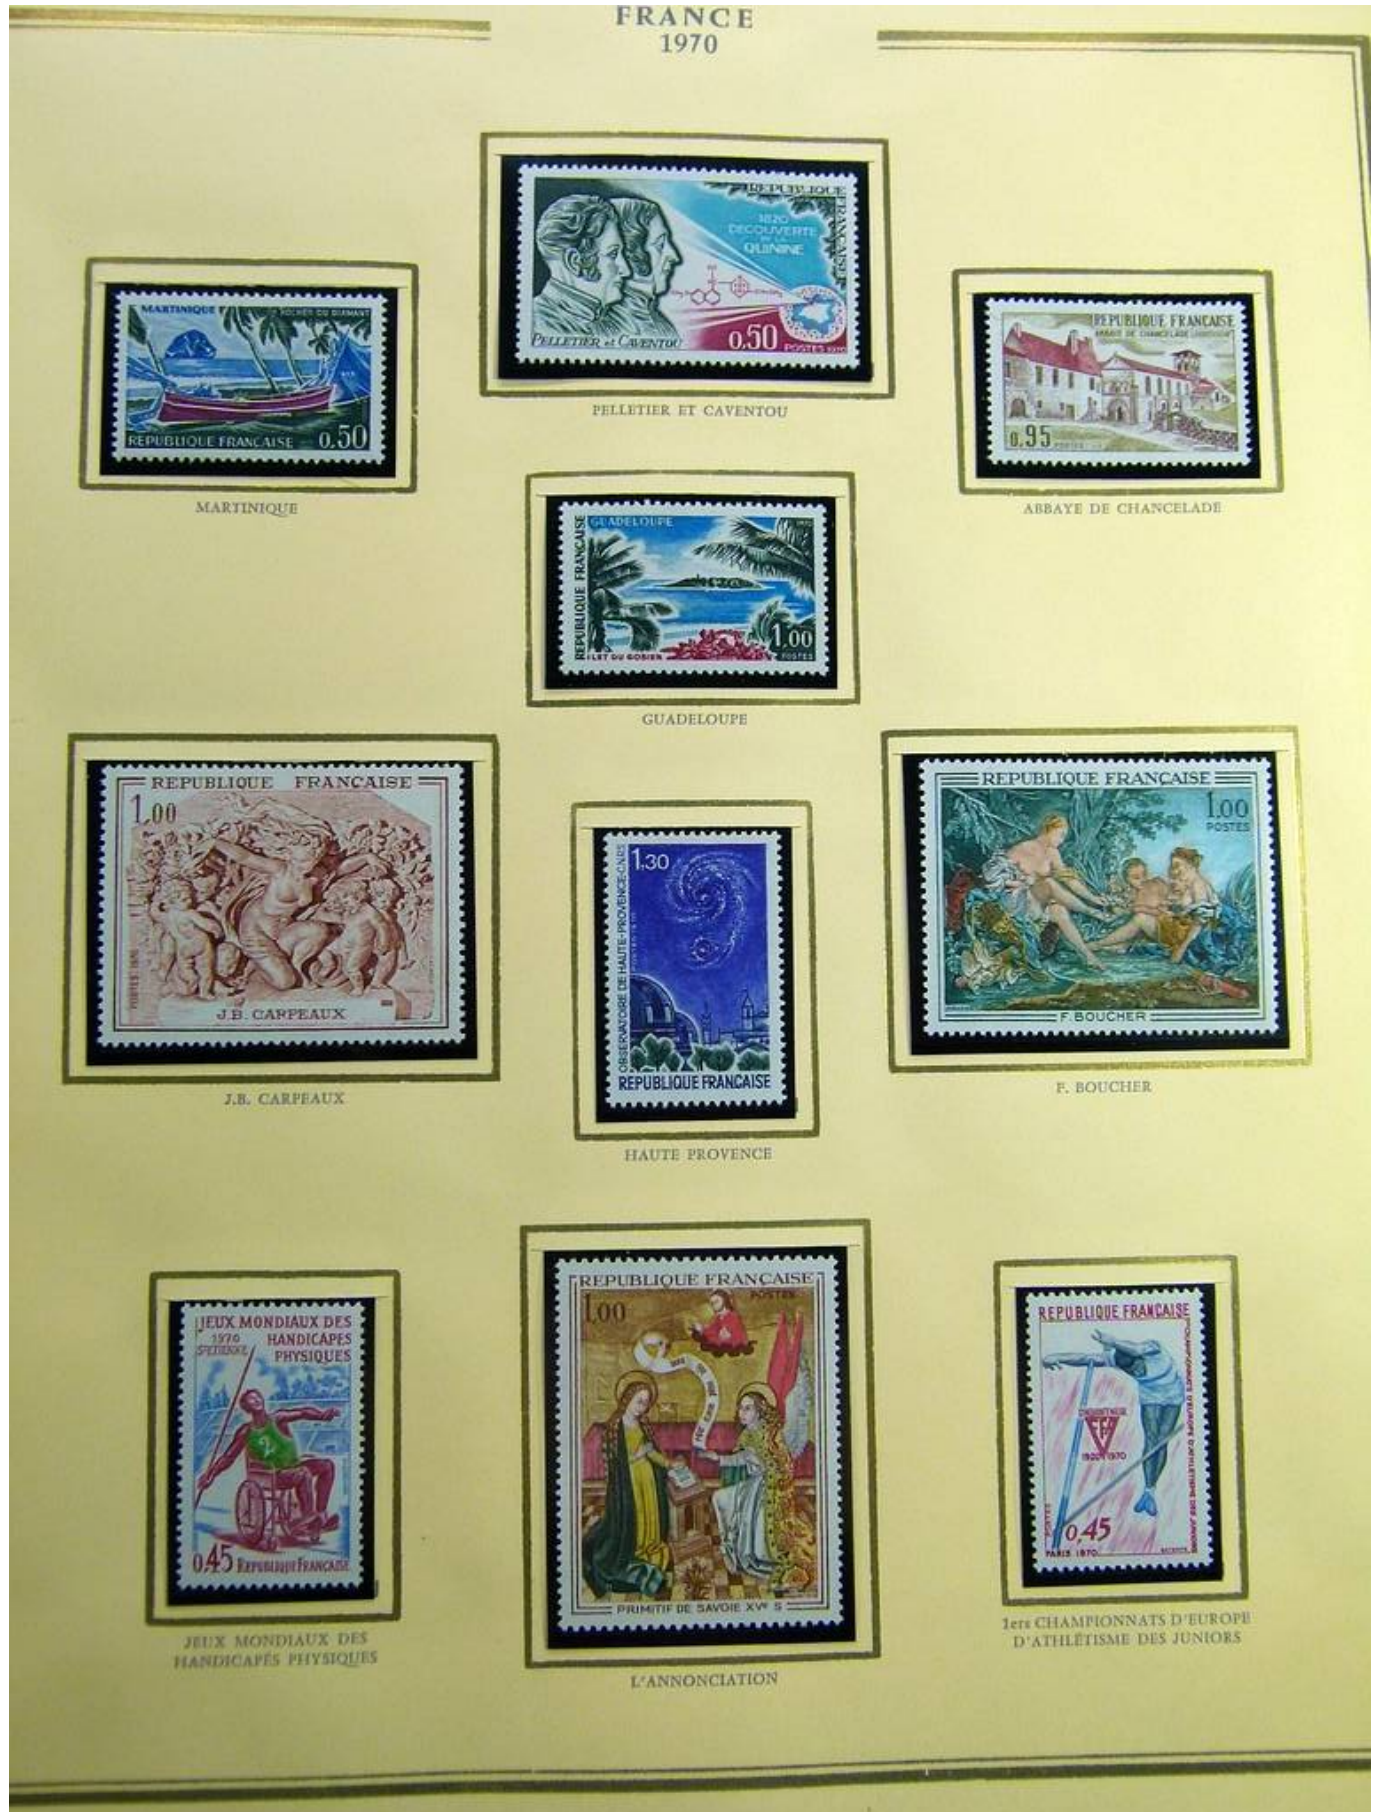

Seven Stamps Philately - Stamp lots and collections

SEVEN STAMPS

YOUR COLLECTION. OUR PASSION.

Foto nr.: 50