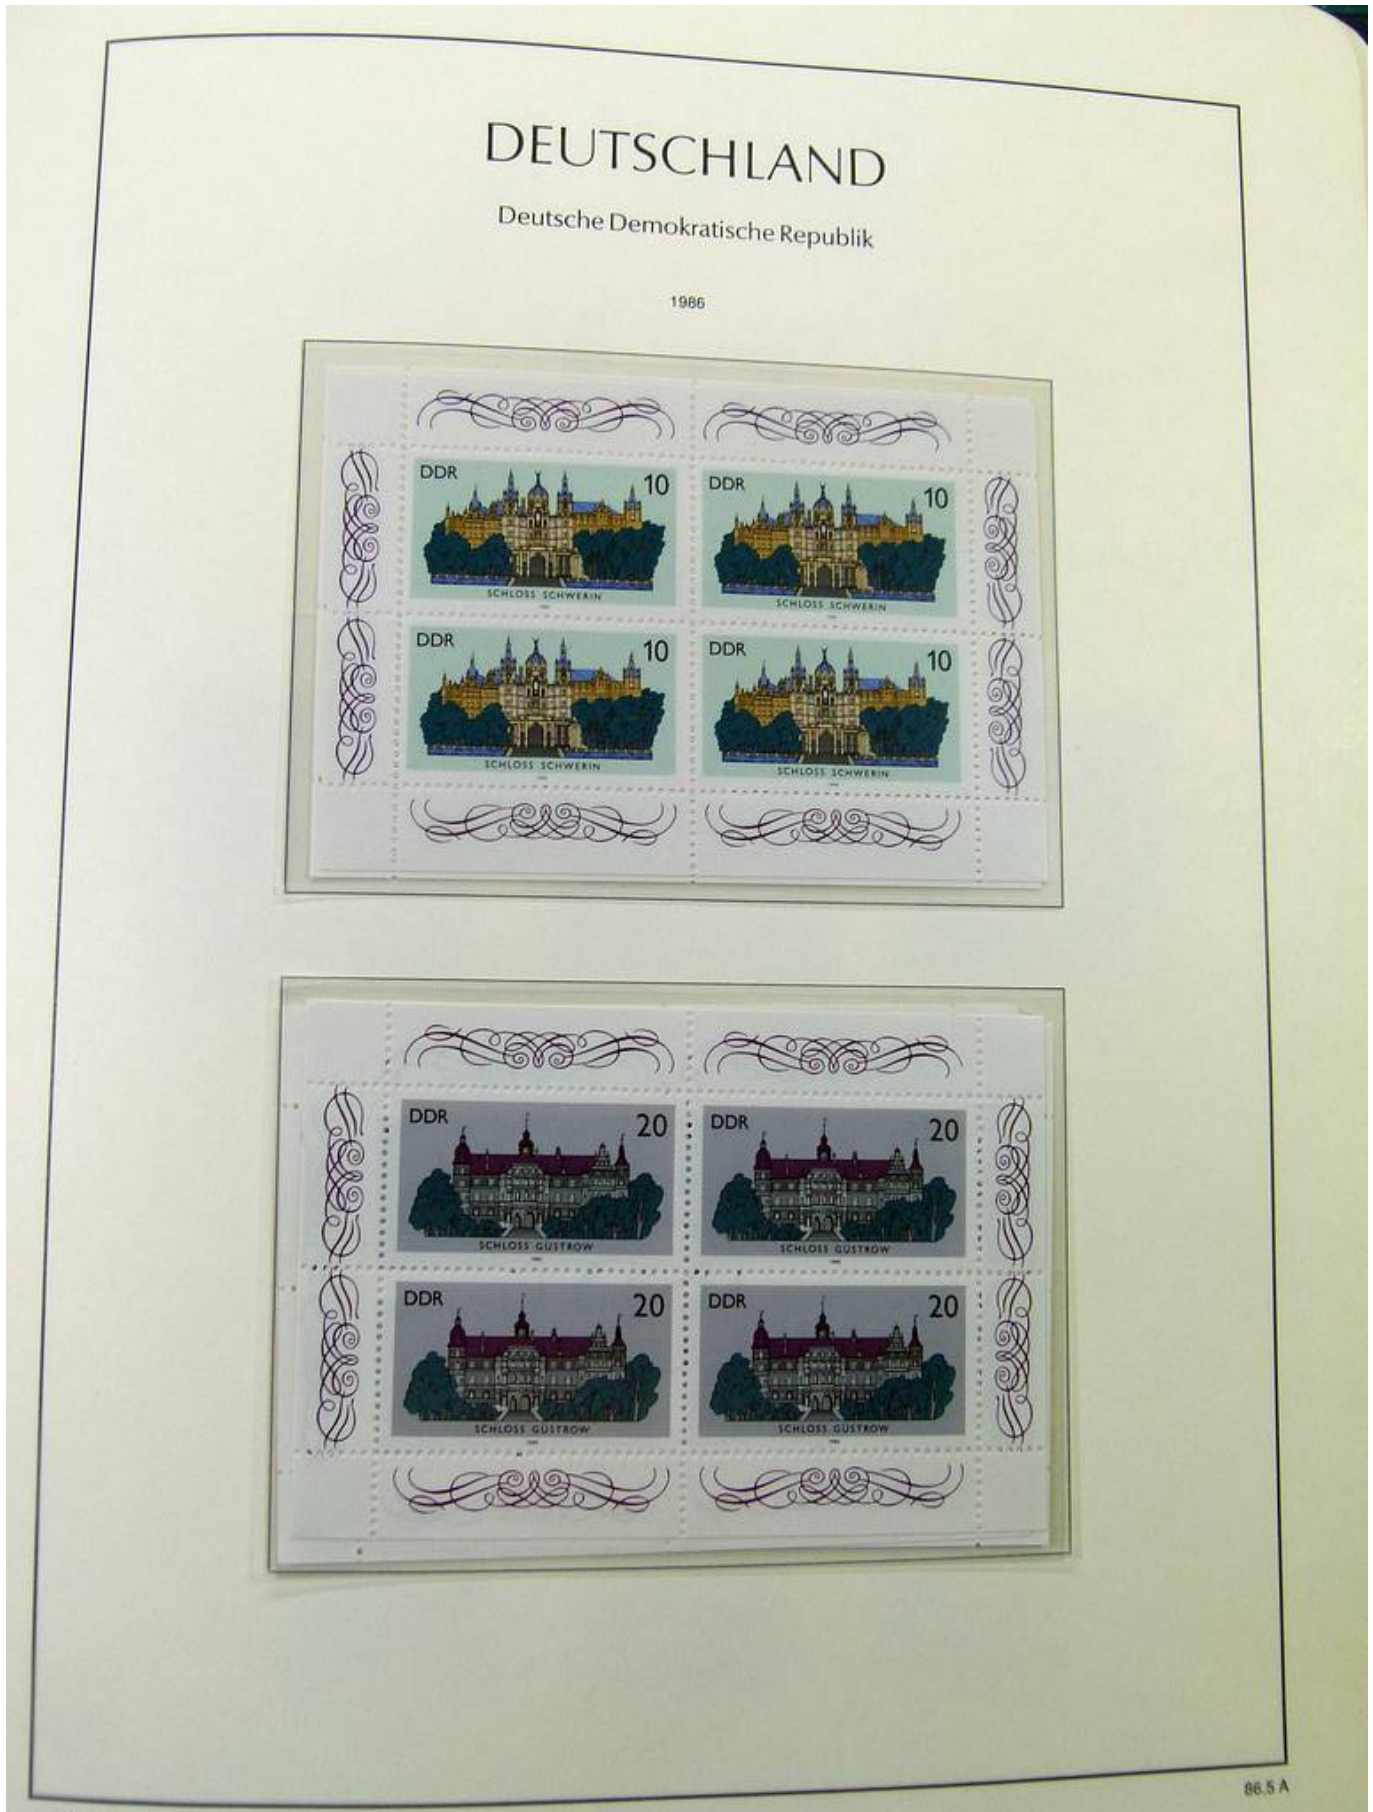

Foto nr.: 75