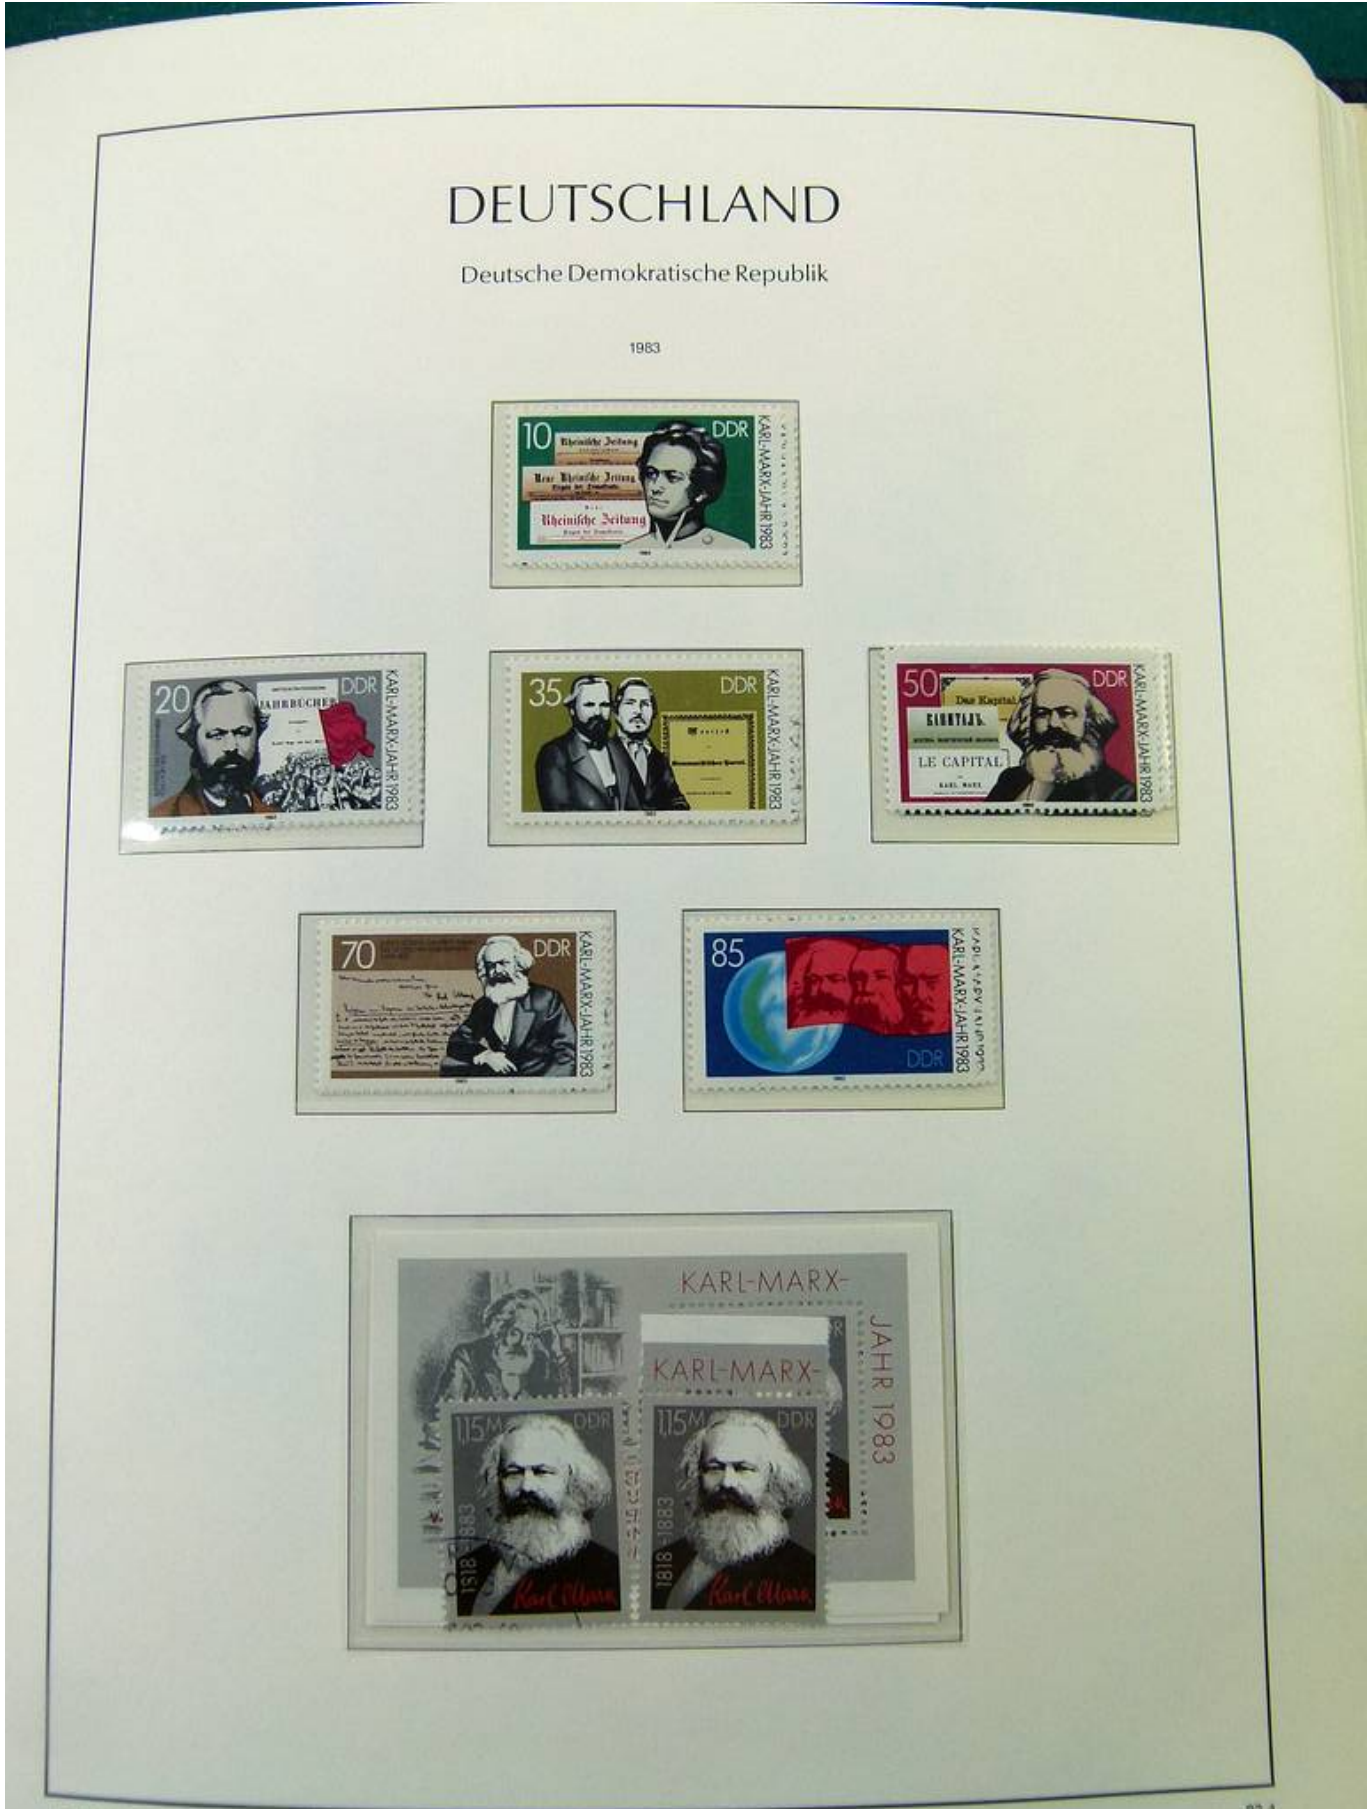

Foto nr.: 39