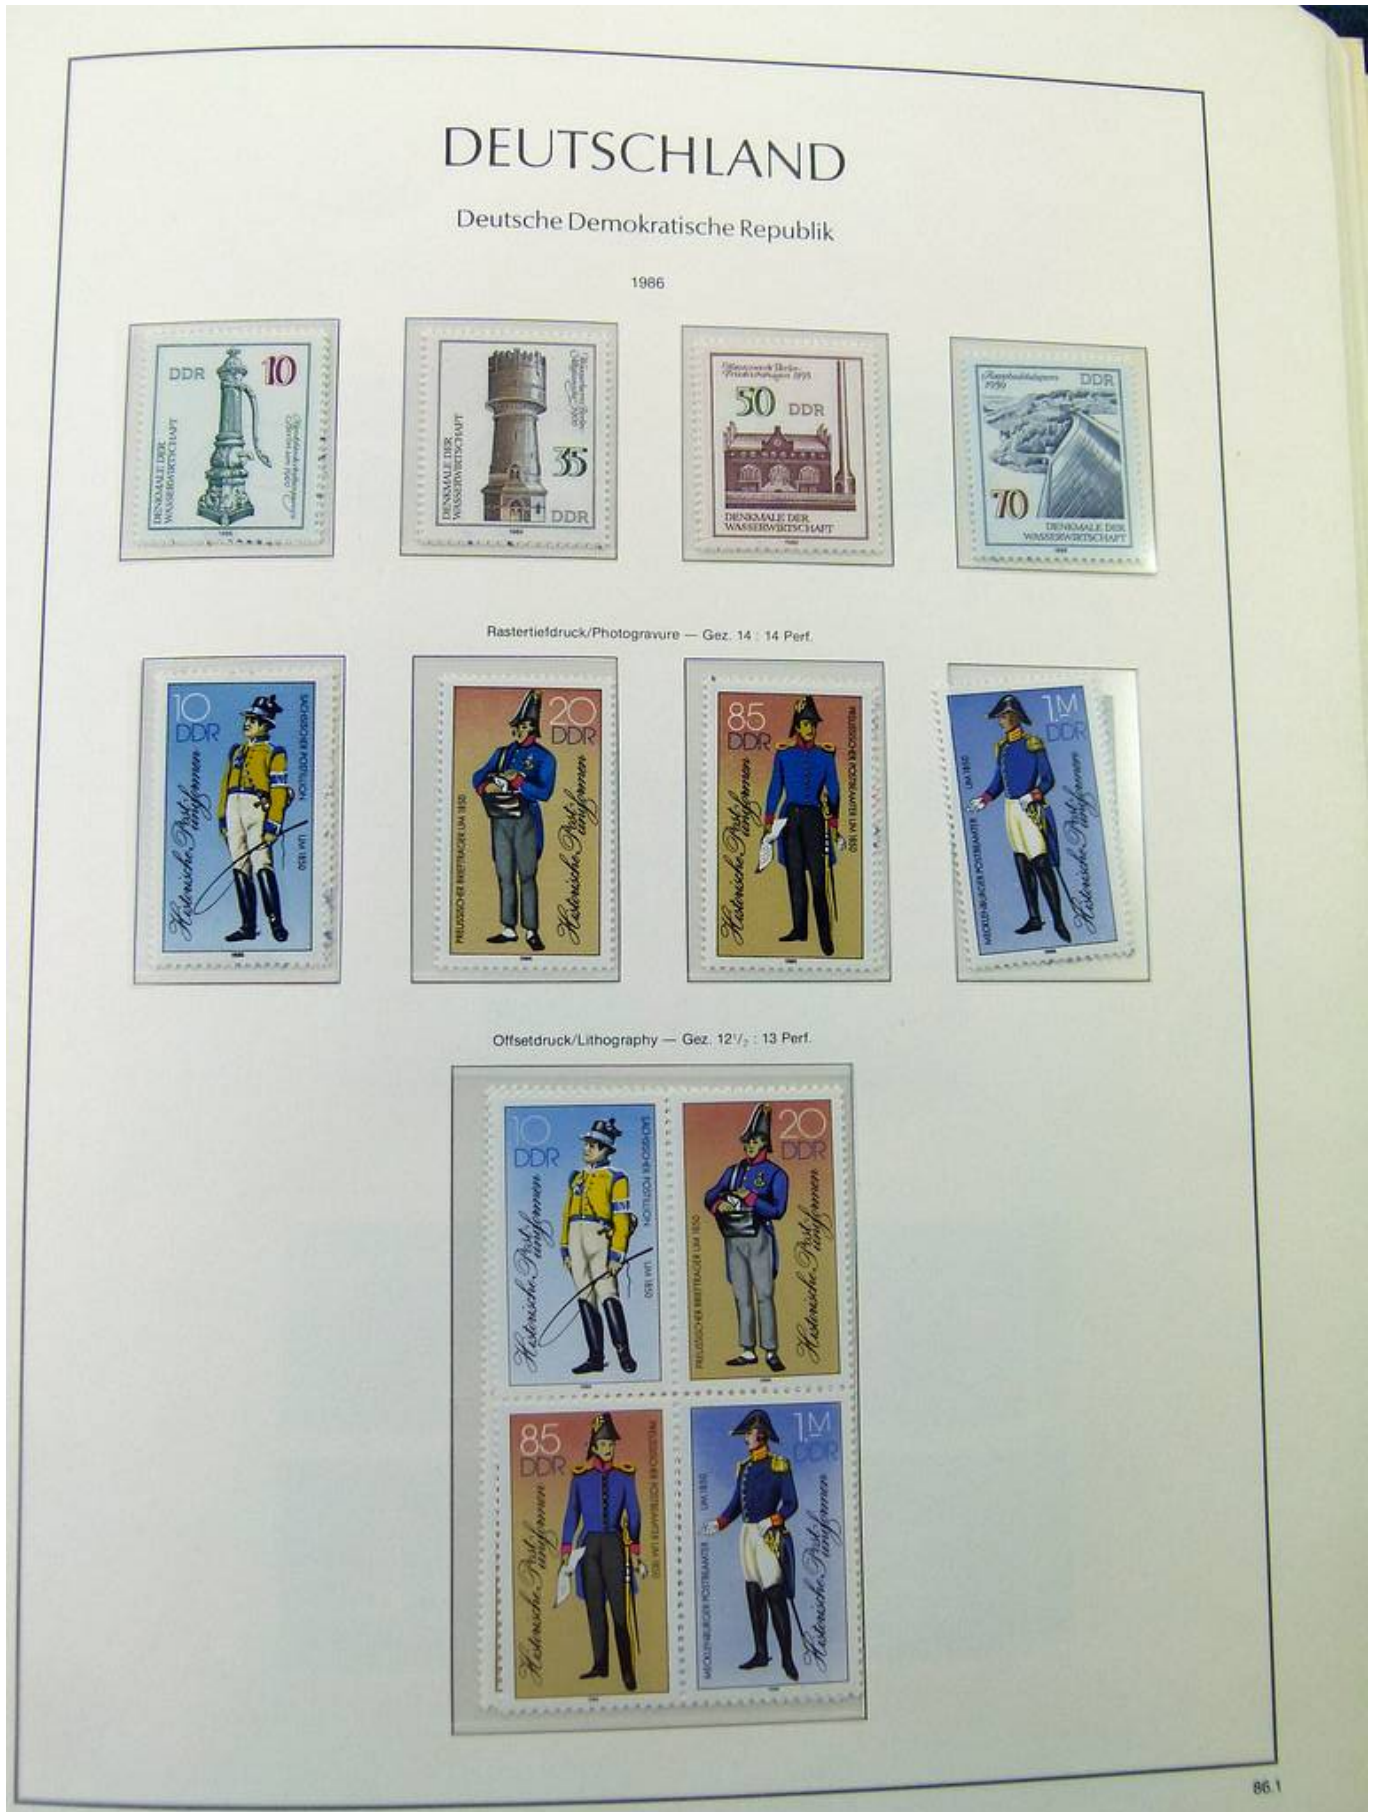

Foto nr.: 69