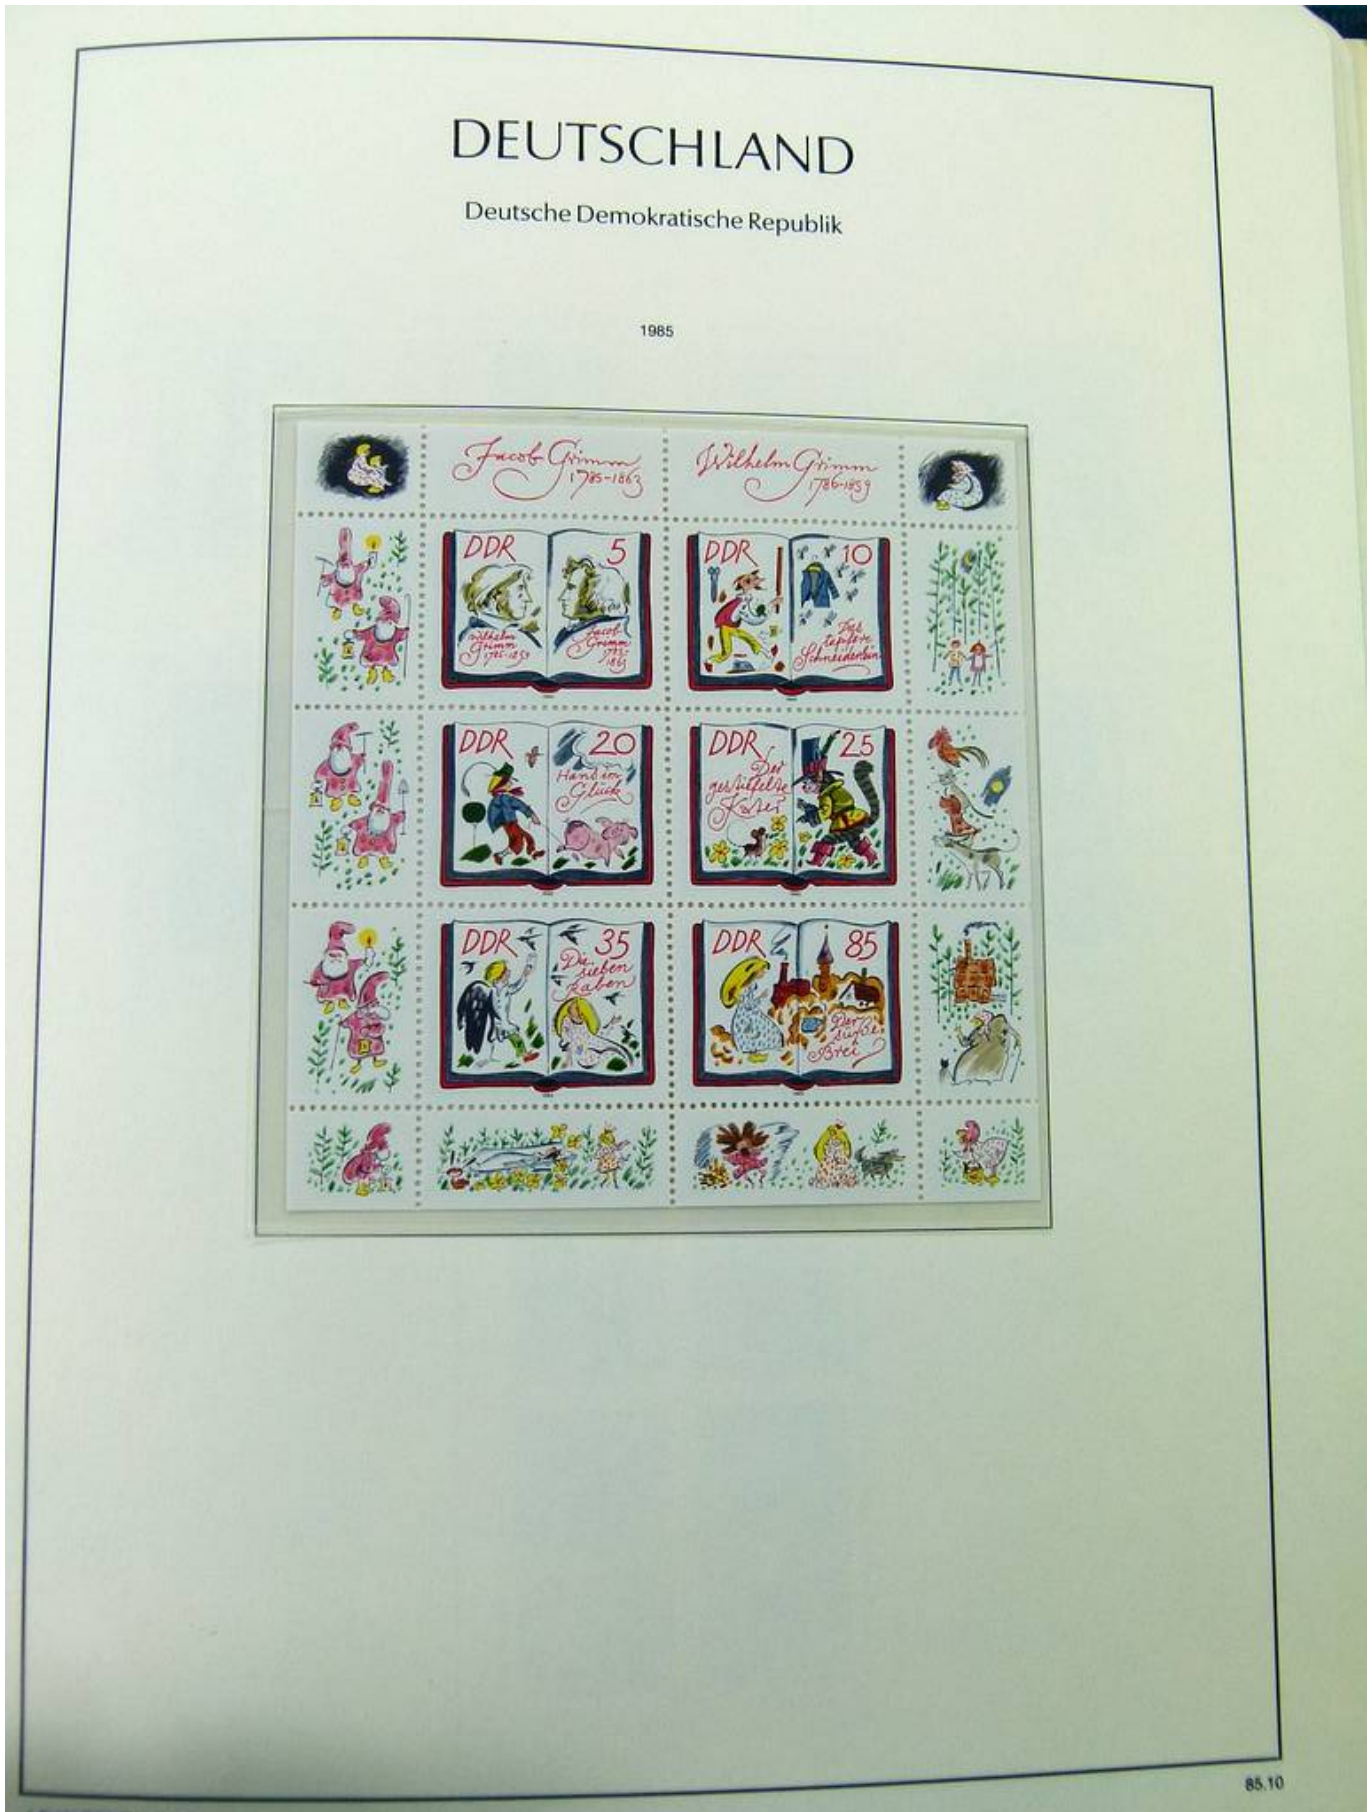

Foto nr.: 68