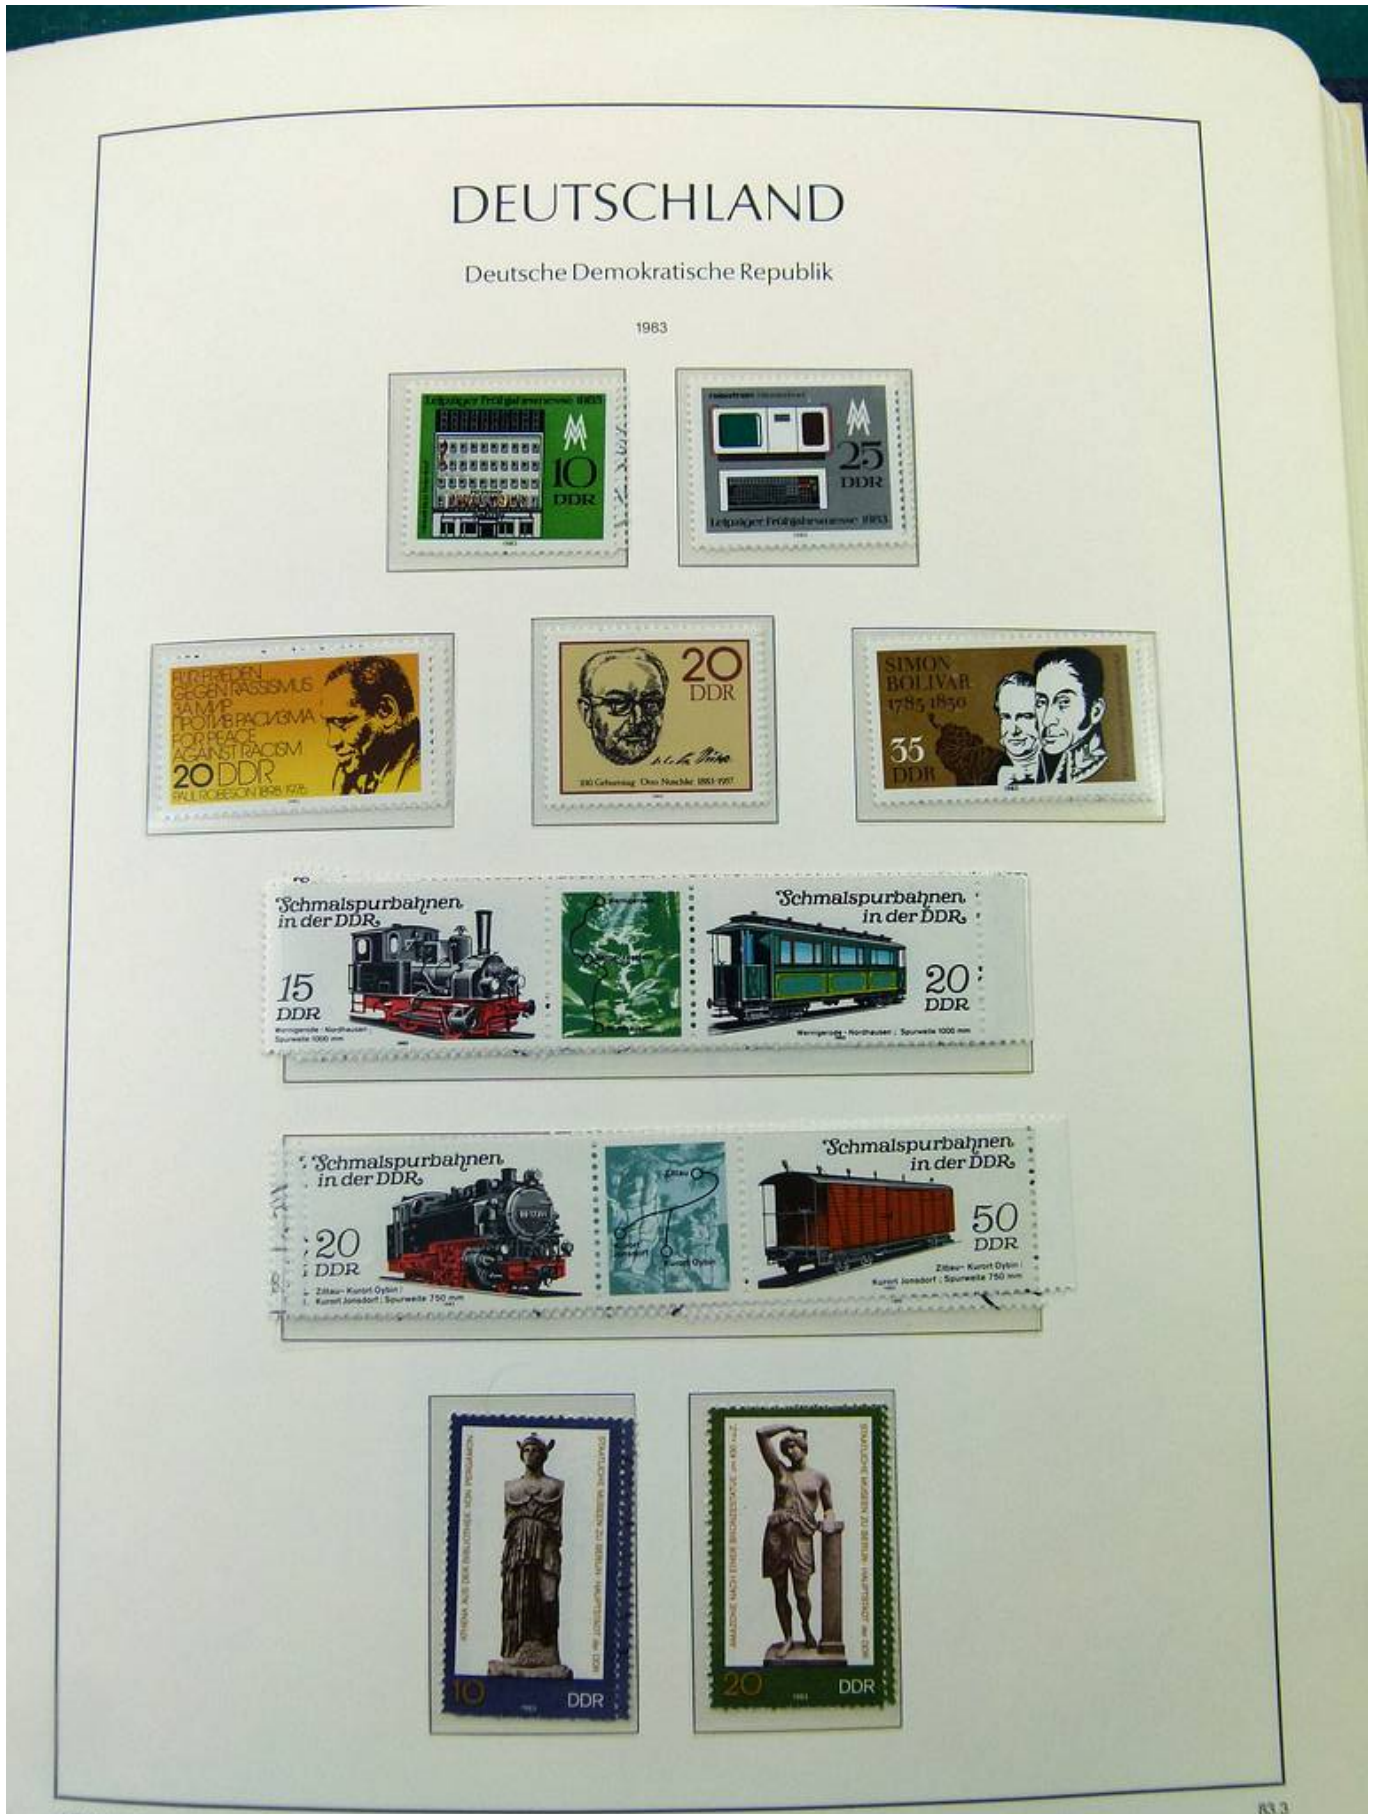

Foto nr.: 38