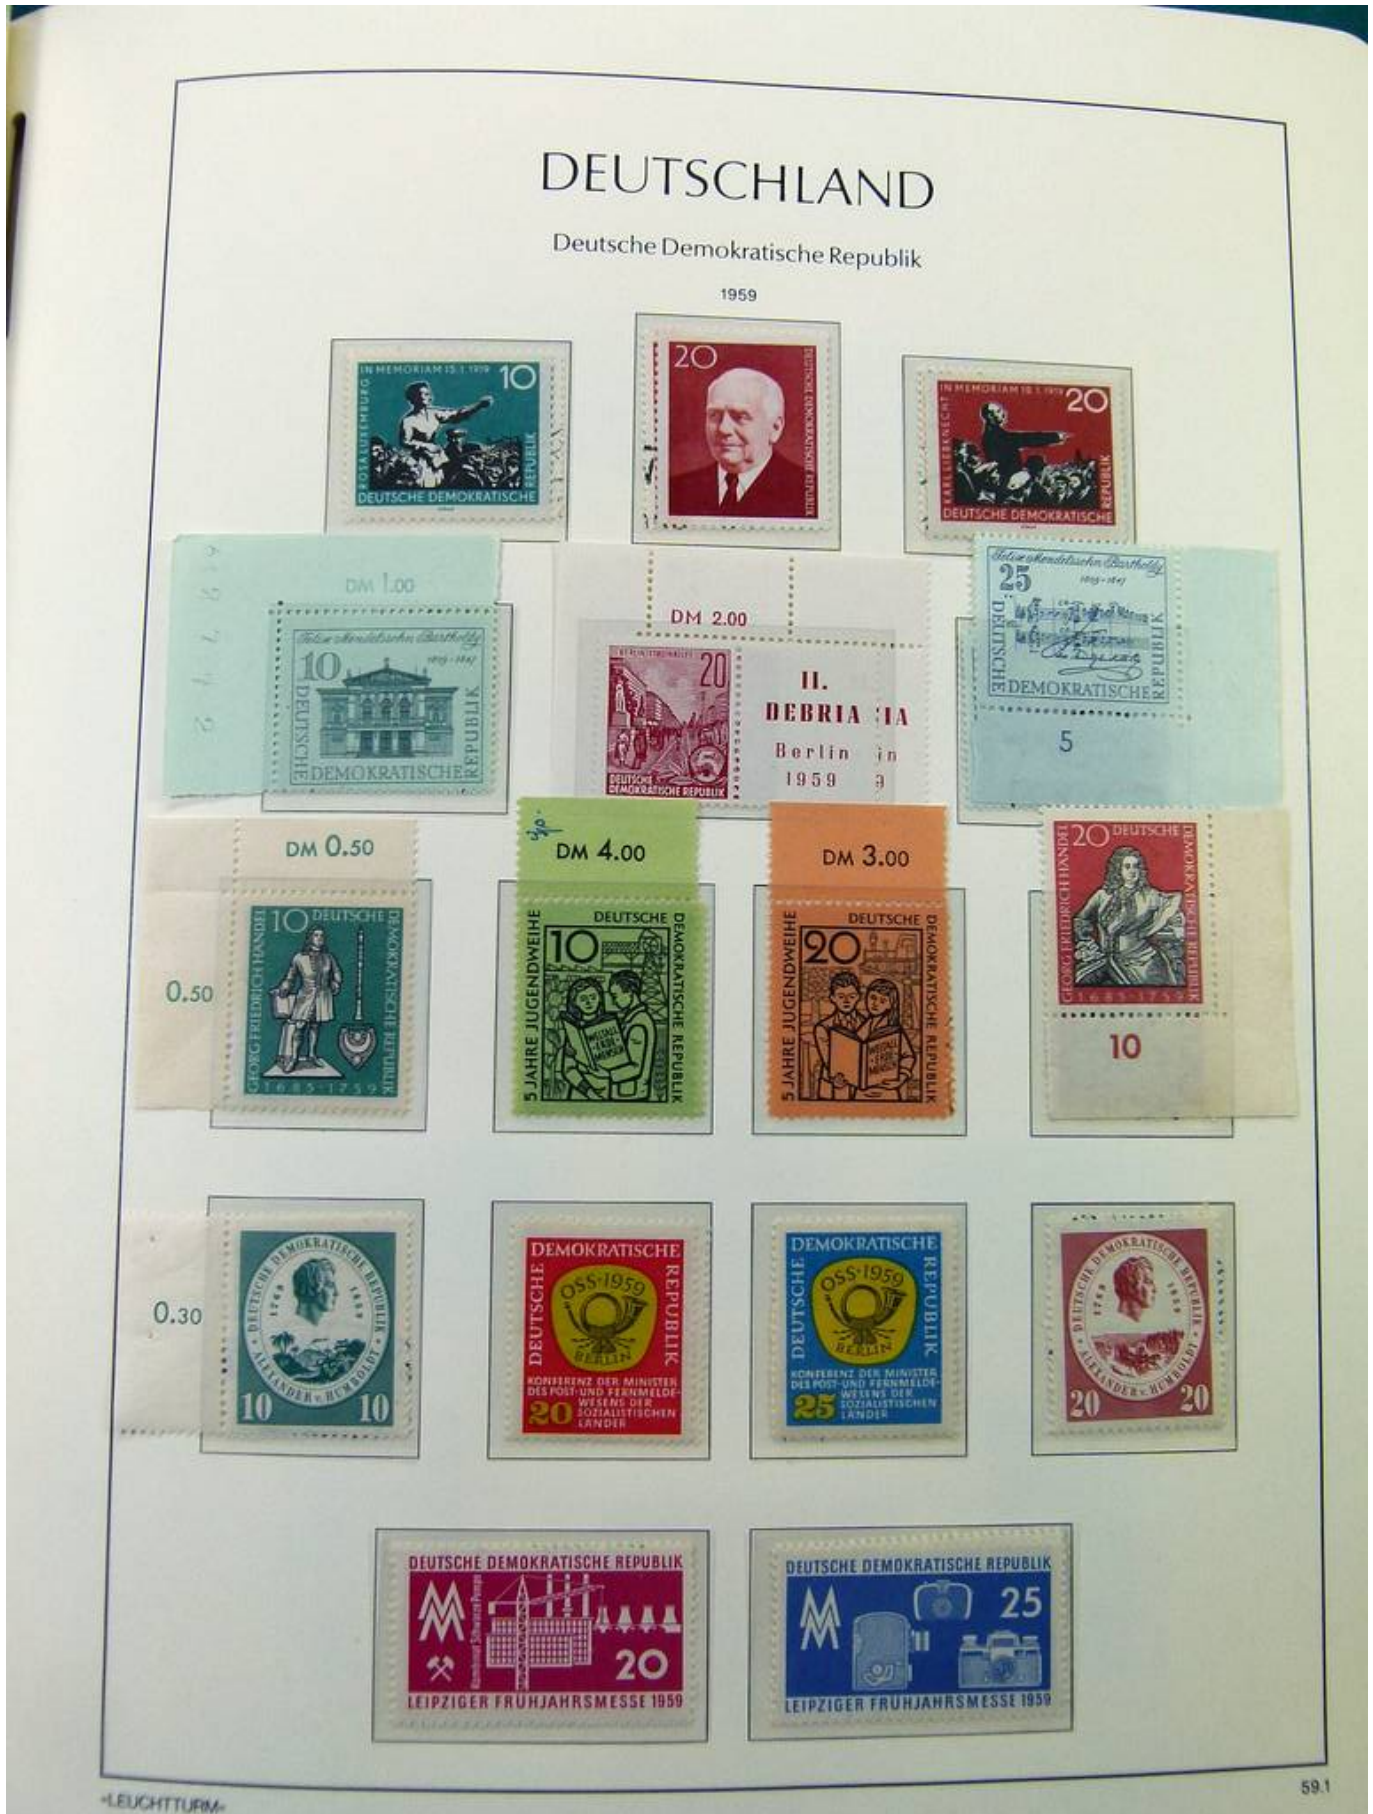

Foto nr.: 39

LEUCHTTURM