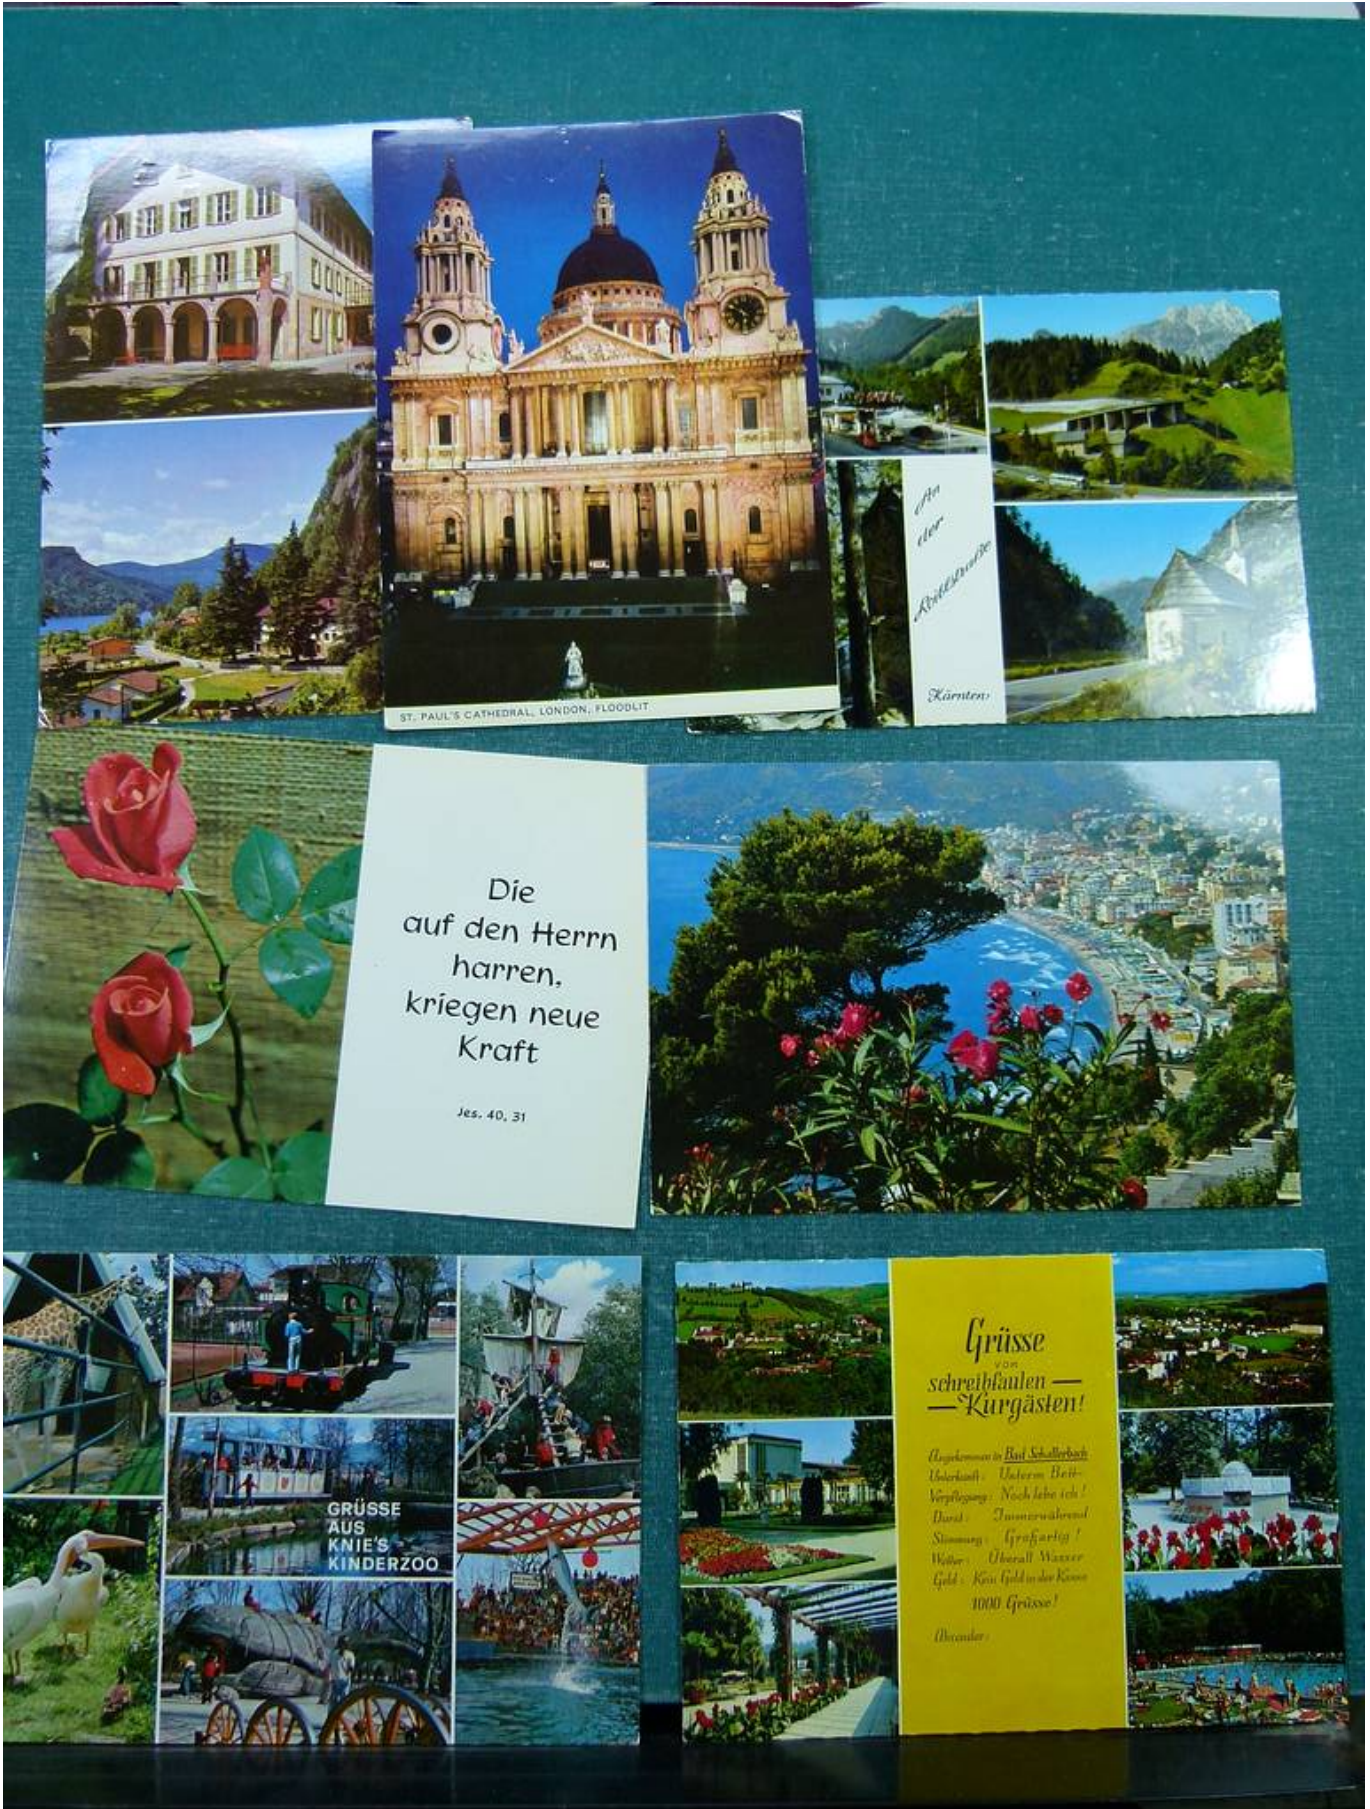

Foto nr.: 34