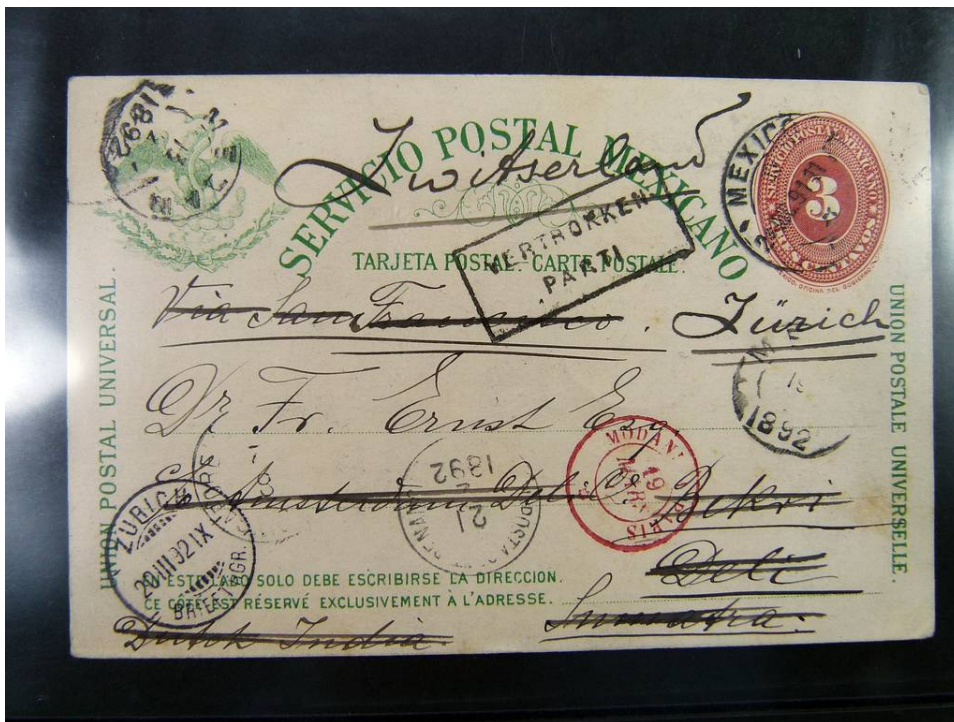

Lot nr.: L261437

Country/Type: America

1892, Mexico, postal stationery to Sumatra (Dutch East Indies), then re-addressed to Zurich. Very rare.

Price: 120 eur

[Go to the lot on www.sevenstamps.com]

Foto nr.: 2