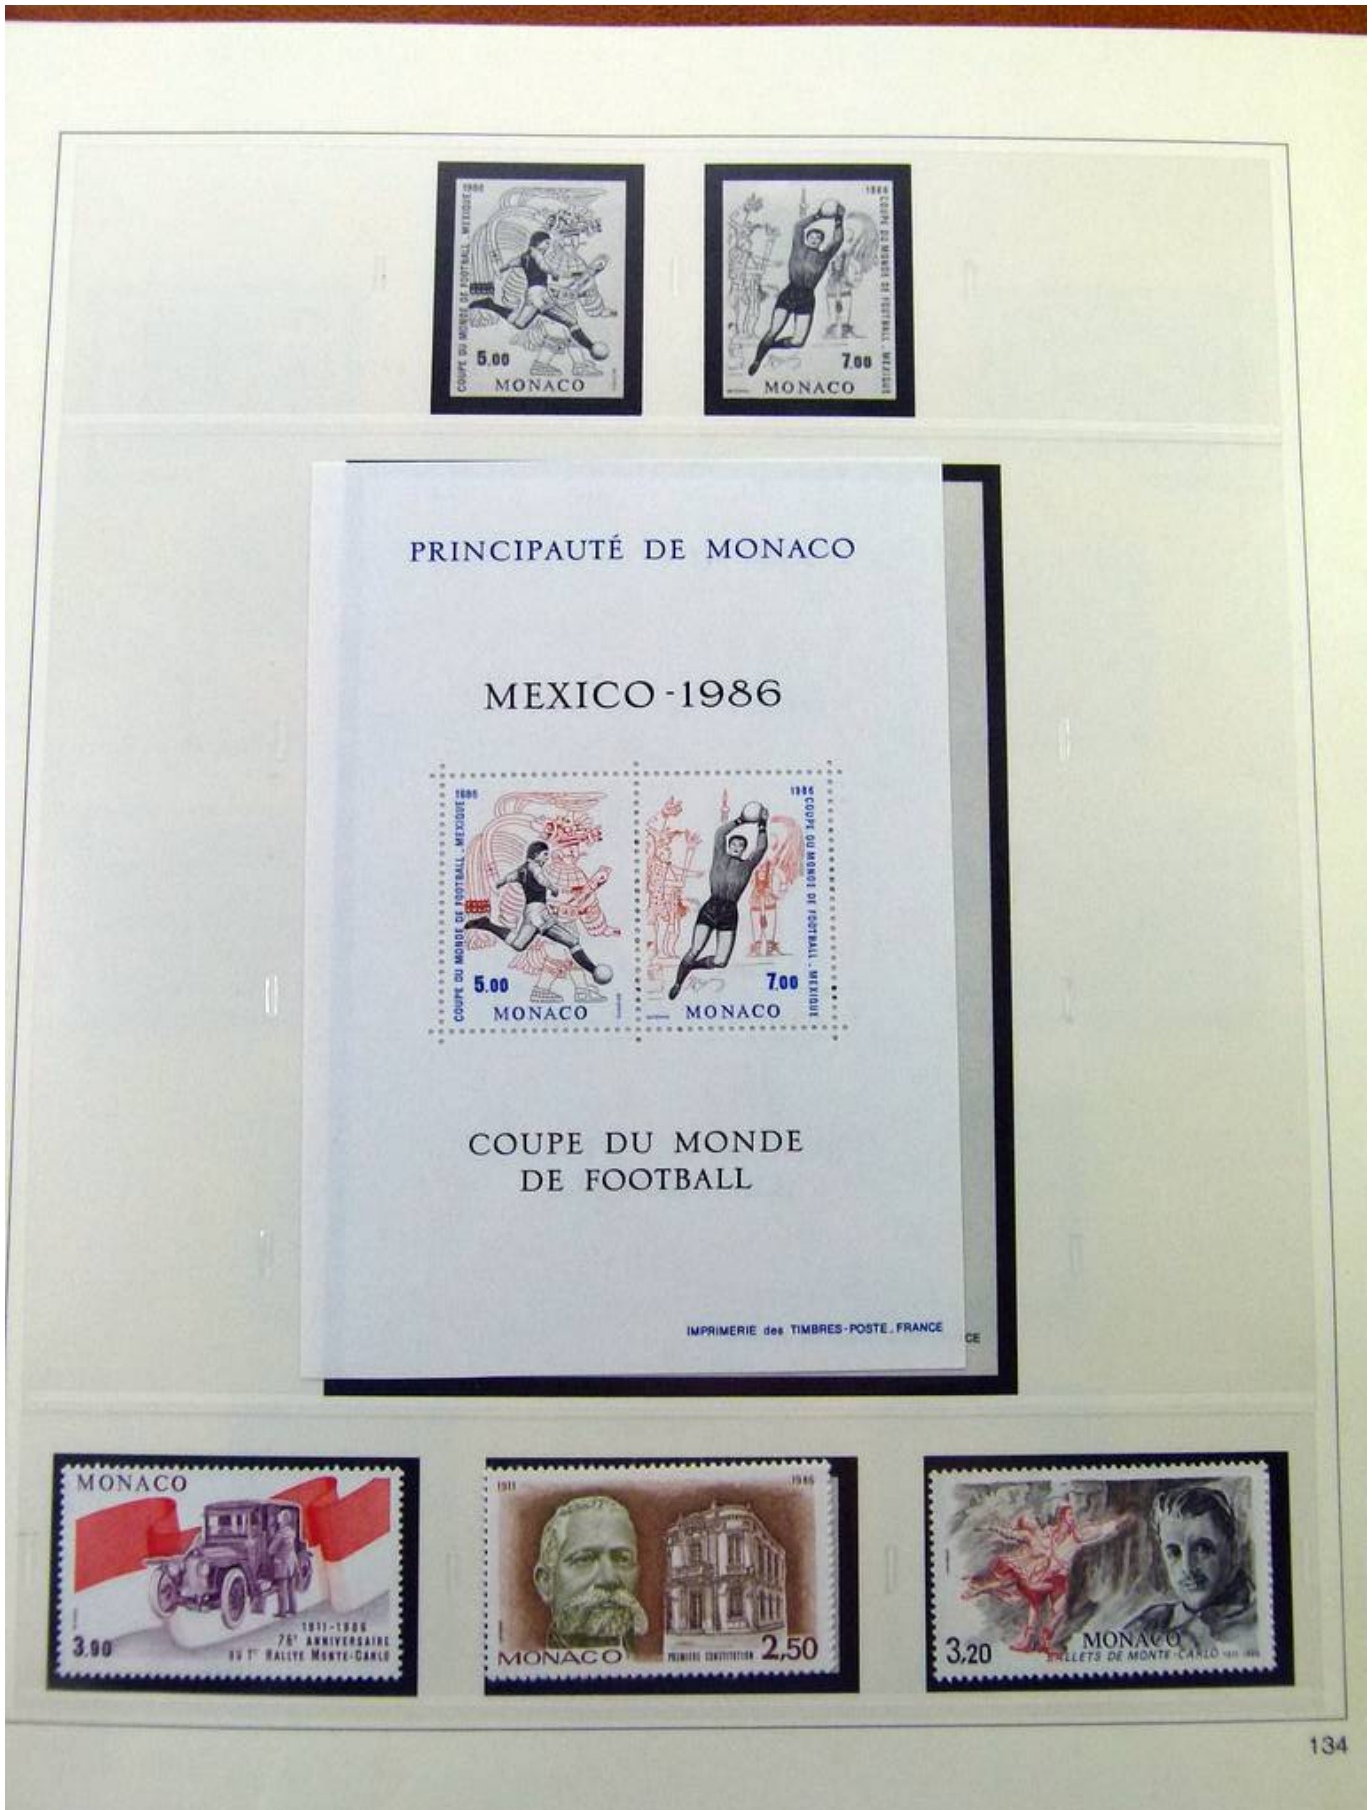

Foto nr.: 32