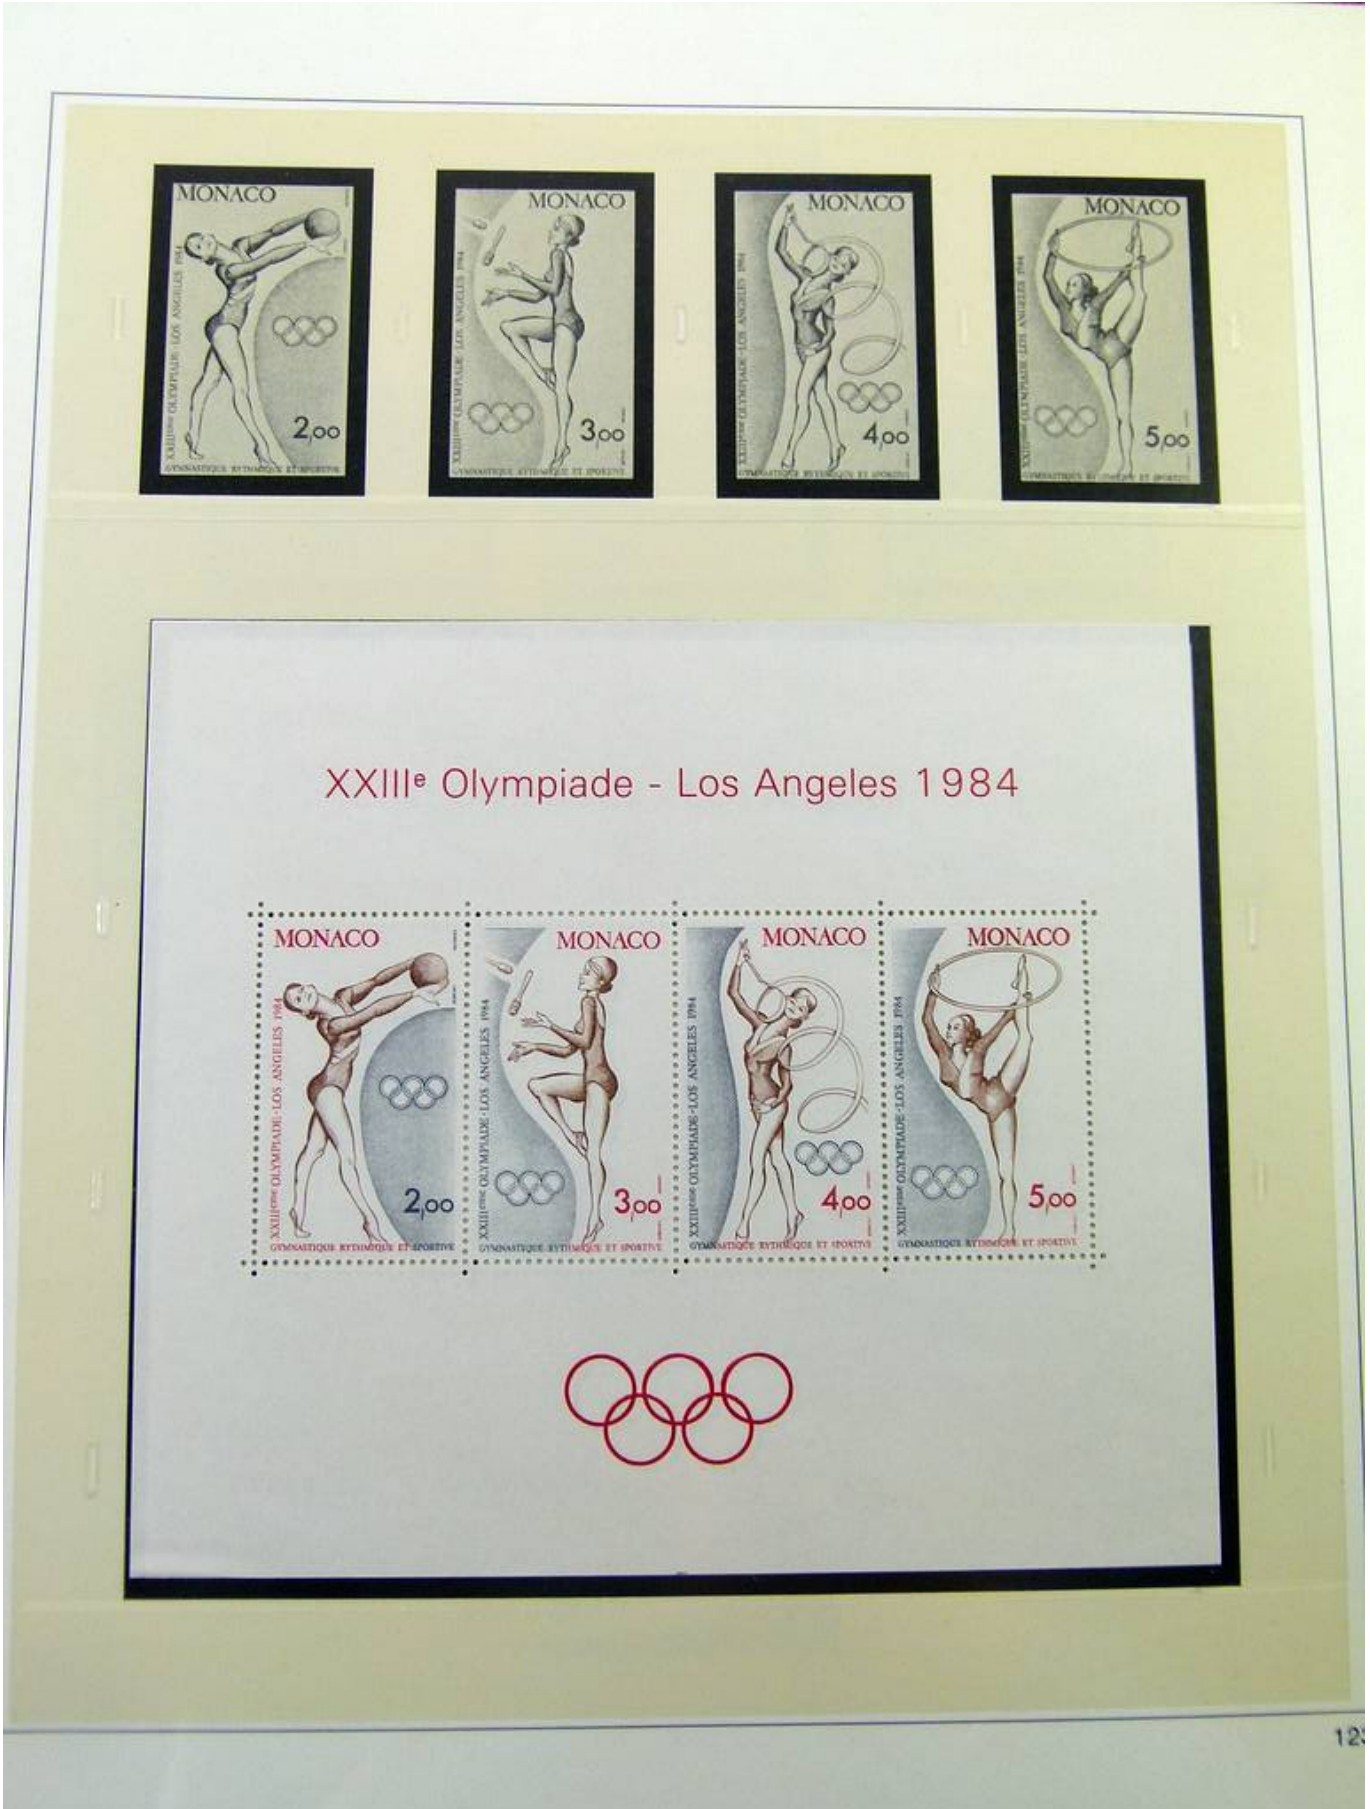

Foto nr.: 19